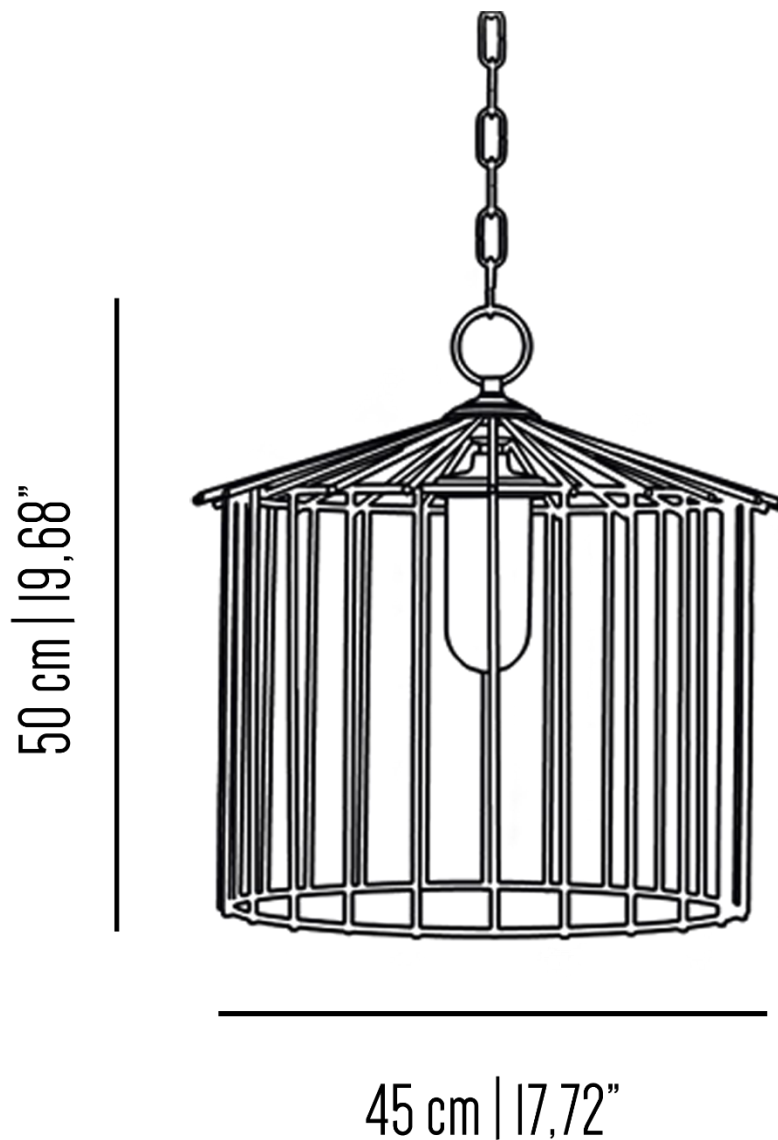

BB_CAG01s_I_out

Small cage chandelier with brass structure for outdoor

Incandescent source: 6 x E14 max 40 W

Weight: 7 kg

Collection: Brass Brothers Eclectic

BB_CAG01m_l_out

Medium cage chandelier with brass structure for outdoor

Incandescent source: 1 x E27 max 42 W

Weight: 12 kg

Collection: Brass Brothers & Co.