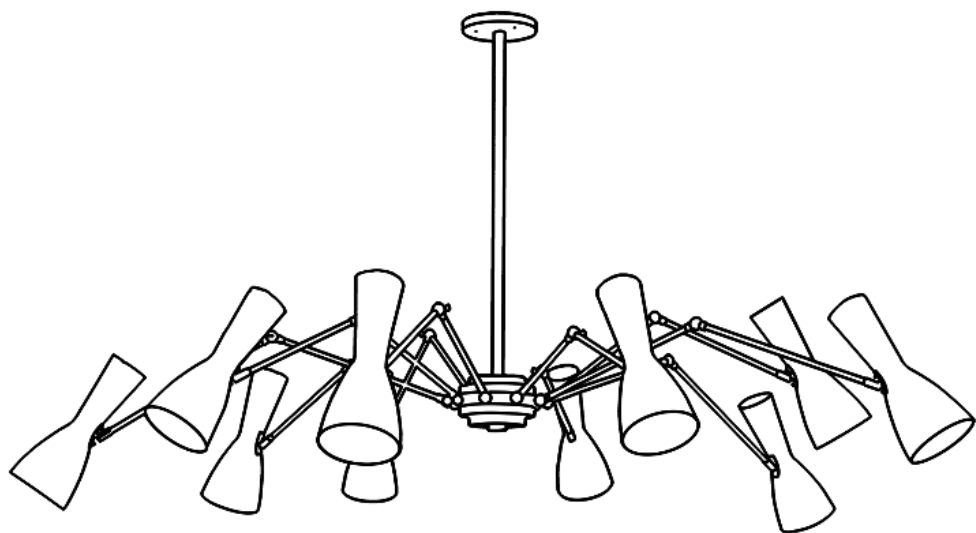

BB_WOR11m_1

10 lights chandelier with brass arms and joints.
Painted aluminium lamp shades.

Incandescent source: 10 x G9 max 18 W + 10 x E27 max 42 W
Weight: 15 kg

Collection: Brass Brothers & Co.

100 cm | 39,37"

200 cm | 78,74"