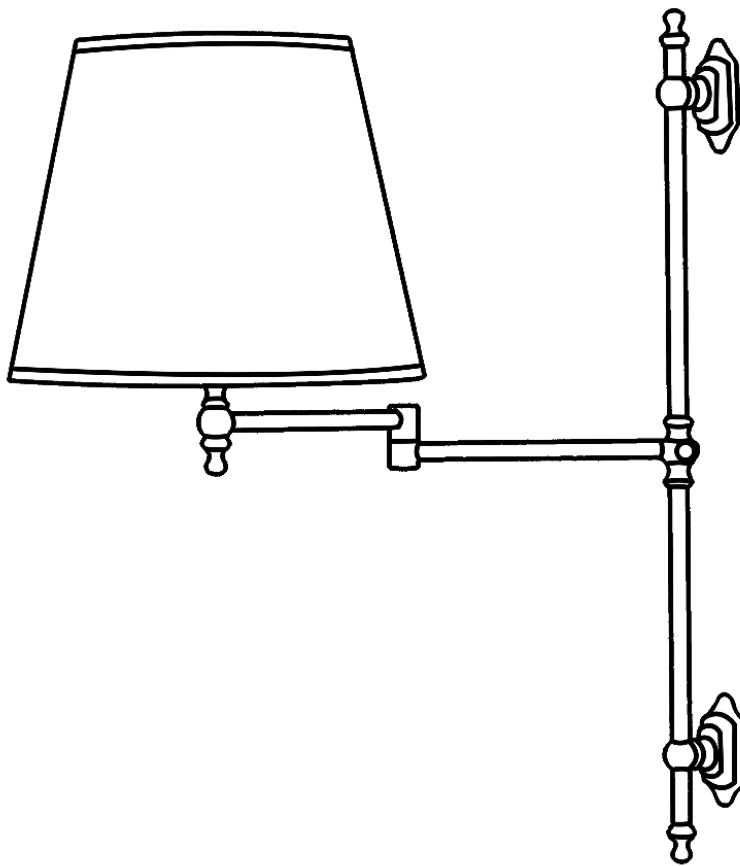

# BR\_A235

Wall light with jointed arm, brass structure and fabric shade.

Incandescent source: 1 x E27 max 60 W

Collection: Timeless

50 cm | 19,68"

66 cm | 25,98"