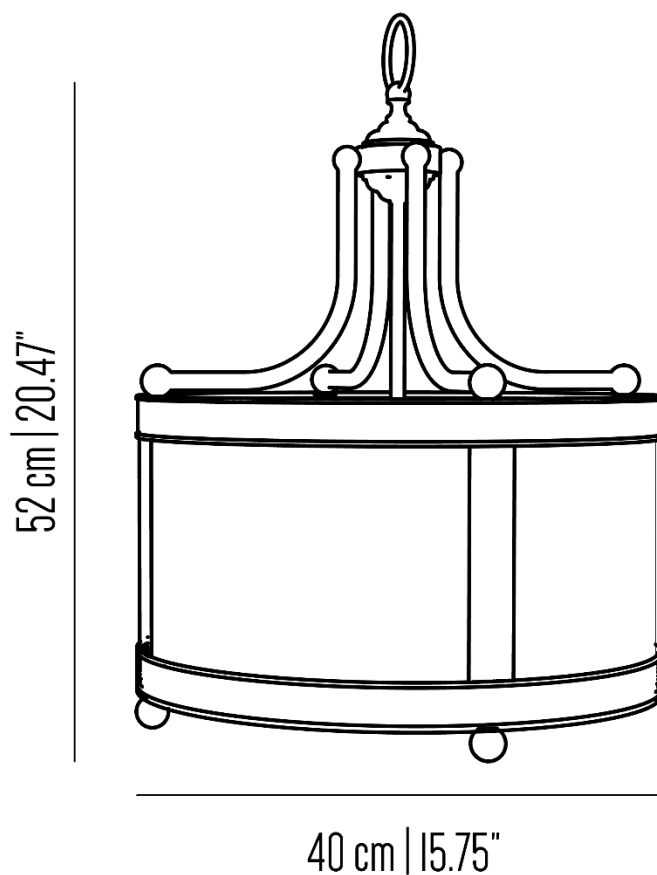

BR_L214 Medium Size

Medium cylindrical suspension with striped brass structure and white parchment.

Incandescent source: 4 x E27 max 40 W

Weight: 7 kg

Collection: Il Bronzetto

BR_L214 Large Size

Large cylindrical suspension with striped brass structure and white parchment.

Incandescent source: 4 x E27 max 40 W

Weight: 9 kg

Collection: Il Bronzetto