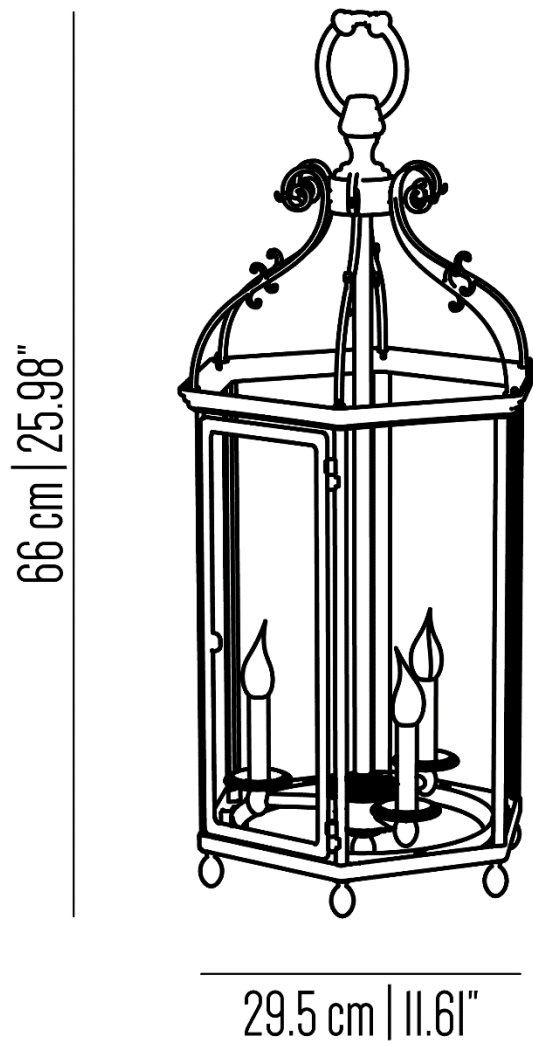

BR_LN315 Small

Small hexagonal hanging lantern with brass structure and glass.

Incandescent source: 3 x E14 Max. 42W

Weight: 6 kg

Collection: Timeless

BR_LN315 Large

Large hexagonal hanging lantern with brass structure and glass.

Incandescent source: 5 x E14 Max. 42W

Weight: 15 kg

Collection: Timeless