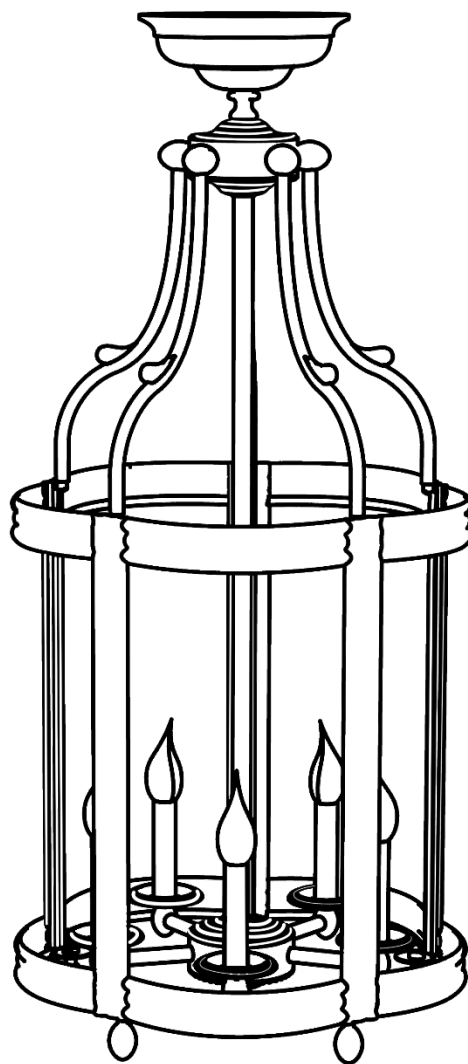

BR_LN340s

Small Dalia hanging lantern with brass structure and curved glass.

Incandescent source: 4 x E14 Max. 40W

Weight: 5.5 kg

Collection: Il Bronzetto

50.0 cm | 19.69"

30.0 cm | 11.81"

BR_LN340m

Medium Dalia hanging lantern with brass structure and curved glass.

Incandescent source: 4 x E14 Max. 40W

Weight: 9 kg

Collection: Il Bronzetto

65.0 cm | 25.59"

37.0 cm | 14.57"

BR_LN3401

Large Dalia hanging lantern with brass structure and curved glass.

Incandescent source: 5 x E14 Max. 40W

Weight: 18 kg

Collection: Il Bronzetto