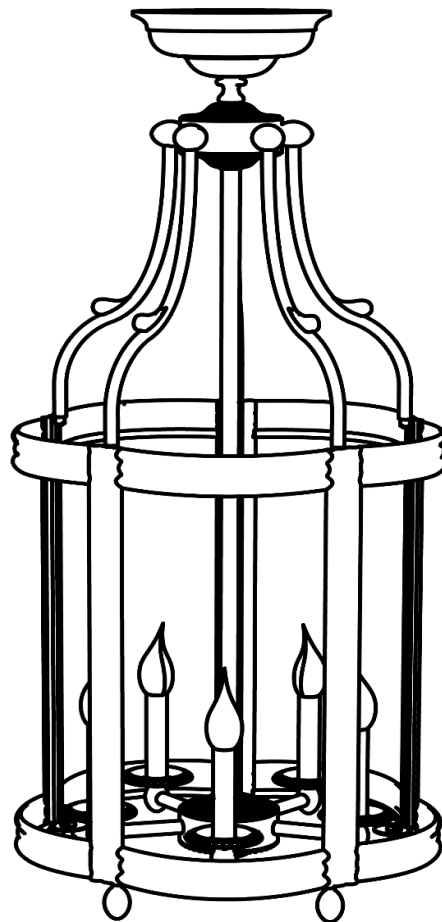

BR_LN340s

Small Dalia hanging lantern with brass structure and curved glass.

Incandescent source: 4 x E14 Max. 40W

Weight: 5.5 kg

Collection: Il Bronzetto

50.0 cm | 19.69"

30.0 cm | 11.81"

BR_LN340m

Medium Dalia hanging lantern with brass structure and curved glass.

Incandescent source: 4 x E14 Max. 40W

Weight: 9 kg

Collection: Il Bronzetto

65.0 cm | 25.59"

37.0 cm | 14.57"

BR_LN3401

Large Dalia hanging lantern with brass structure and curved glass.

Incandescent source: 5 x E14 Max. 40W

Weight: 18 kg

Collection: Il Bronzetto