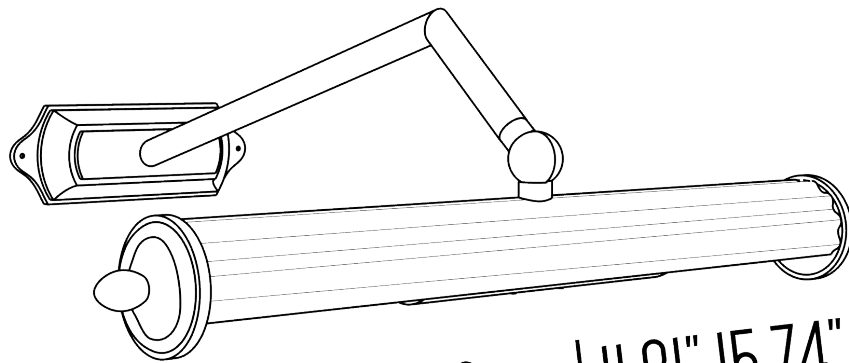

# BR\_LQ495xs

Extra small picture light with brass structure, linear arm and celery stalk tube.

Incandescent source: 4 x E14 max 40 W

Weight: 2 kg.

Collection: Il Bronzetto

35.0 cm | 13.77"

---

5.4 cm | 2.12"

---

20.0 cm | 7.87"

---

# BR\_LQ495s

Small picture light with brass structure, linear arm and celery stalk tube.

Incandescent source: 4 x E14 max 40 W

Weight: 2 kg.

Collection: Il Bronzetto

35.0 cm | 13.77"

5.4 cm | 2.12"

30.0 - 40.0 cm | 11.81" 15.74"

# BR\_LQ495m

Medium picture light with brass structure, linear arm and celery stalk tube.

Incandescent source: 4 x E14 max 40 W  
Weight: 2 kg.

Collection: Il Bronzetto

35.0 cm | 13.77"

5.4 cm | 2.12"

50.0 cm | 19.69"