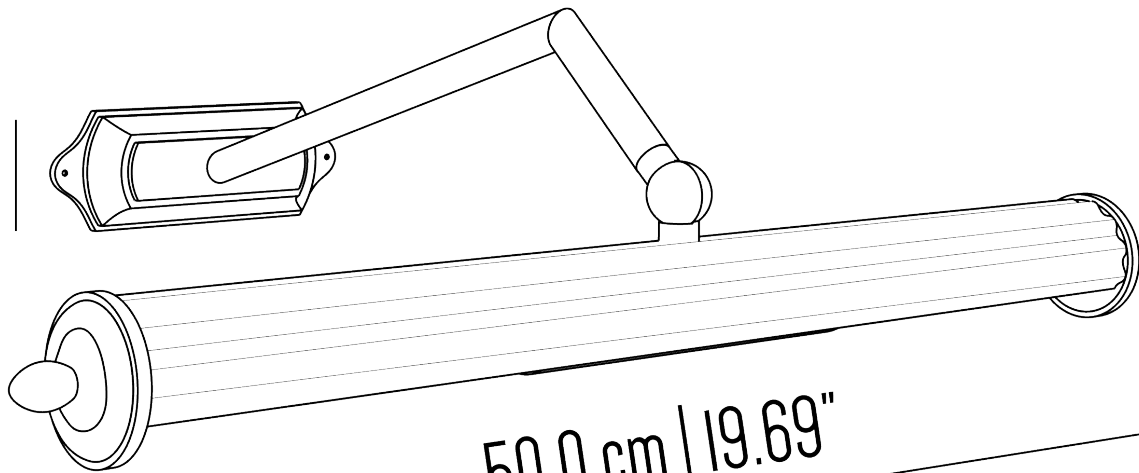

# BR\_LQ495xs

Extra small picture light with brass structure, linear arm and celery stalk tube.

Incandescent source: 4 x E14 max 40 W

Weight: 2 kg.

Collection: Il Bronzetto

35.0 cm | 13.77"

---

5.4 cm | 2.12"

# BR\_LQ495s

Small picture light with brass structure, linear arm and celery stalk tube.

Incandescent source: 4 x E14 max 40 W

Weight: 2 kg.

Collection: Il Bronzetto

35.0 cm | 13.77"

5.4 cm | 2.12"

30.0 - 40.0 cm | 11.81" 15.74"

# BR\_LQ495m

Medium picture light with brass structure, linear arm and celery stalk tube.

Incandescent source: 4 x E14 max 40 W  
Weight: 2 kg.

Collection: Il Bronzetto

35.0 cm | 13.77"

5.4 cm | 2.12"

50.0 cm | 19.69"

# BR\_LQ495I

Large picture light with brass structure, linear arm and celery stalk tube.

Incandescent source: 4 x E14 max 40 W

Weight: 2 kg.

Collection: Il Bronzetto