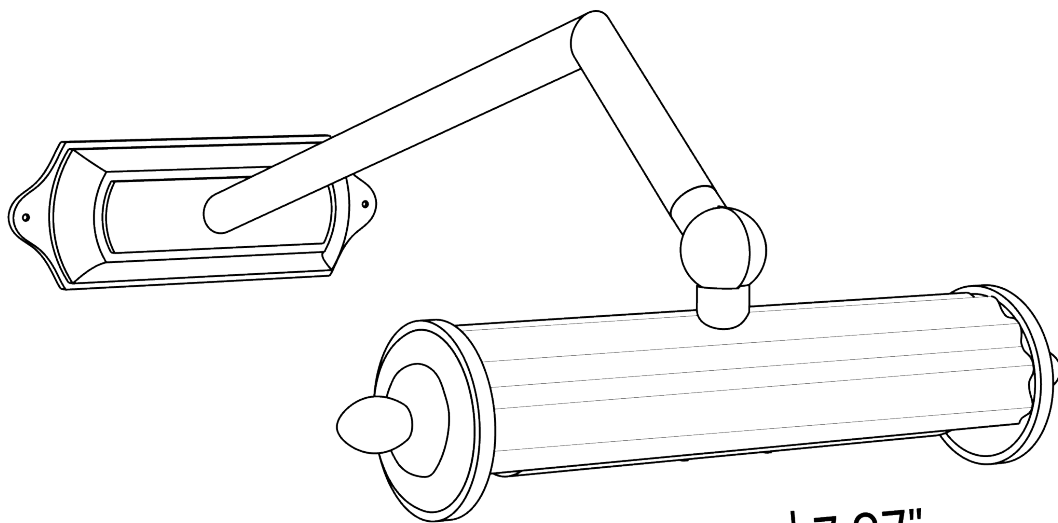

# BR\_LQ495xs

Extra small picture light with brass structure, linear arm and celery stalk tube.

Incandescent source: 4 x E14 max 40 W

Weight: 2 kg.

Collection: Il Bronzetto

35.0 cm | 13.77"

---

5.4 cm | 2.12"

---

20.0 cm | 7.87"

---

# BR\_LQ495s

Small picture light with brass structure, linear arm and celery stalk tube.

Incandescent source: 4 x E14 max 40 W

Weight: 2 kg.

Collection: Il Bronzetto

35.0 cm | 13.77"

5.4 cm | 2.12"

30.0 - 40.0 cm | 11.81" 15.74"

# BR\_LQ495m

Medium picture light with brass structure, linear arm and celery stalk tube.

Incandescent source: 4 x E14 max 40 W  
Weight: 2 kg.

Collection: Il Bronzetto

35.0 cm | 13.77"

5.4 cm | 2.12"

50.0 cm | 19.69"