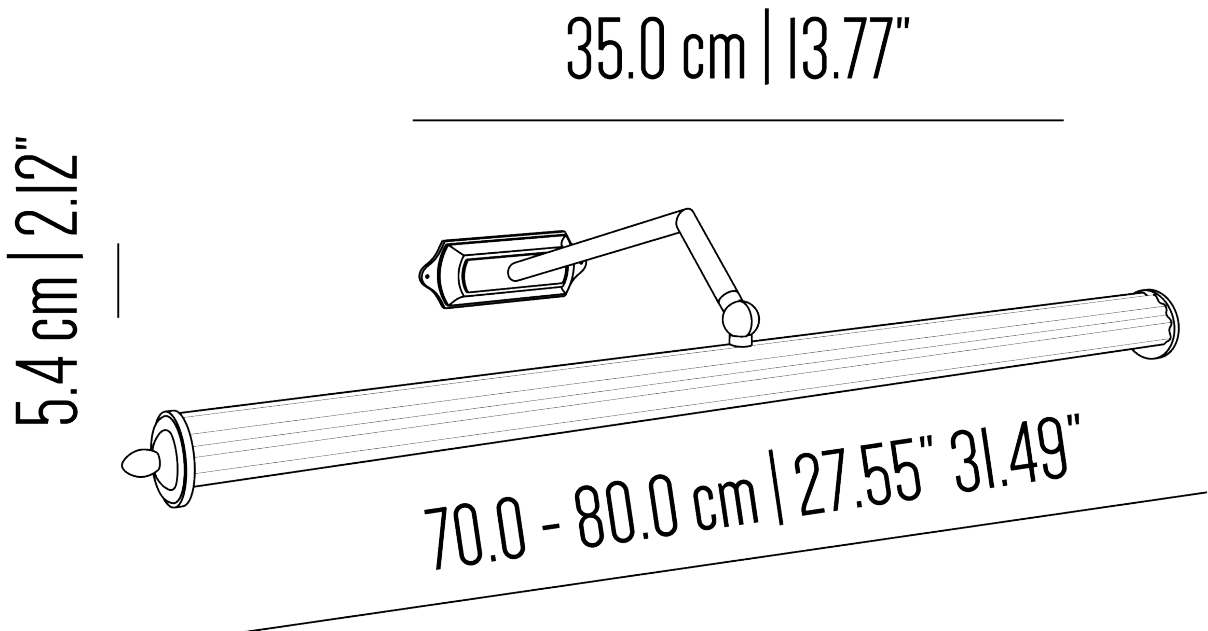

---

20.0 cm | 7.87"

---

# BR\_LQ495s

Small picture light with brass structure, linear arm and celery stalk tube.

Incandescent source: 4 x E14 max 40 W

Weight: 2 kg.

Collection: Il Bronzetto

35.0 cm | 13.77"

5.4 cm | 2.12"

30.0 - 40.0 cm | 11.81" 15.74"

# BR\_LQ495m

Medium picture light with brass structure, linear arm and celery stalk tube.

Incandescent source: 4 x E14 max 40 W  
Weight: 2 kg.

Collection: Il Bronzetto

35.0 cm | 13.77"

5.4 cm | 2.12"

50.0 cm | 19.69"

# BR\_LQ495I

Large picture light with brass structure, linear arm and celery stalk tube.

Incandescent source: 4 x E14 max 40 W

Weight: 2 kg.

Collection: Il Bronzetto