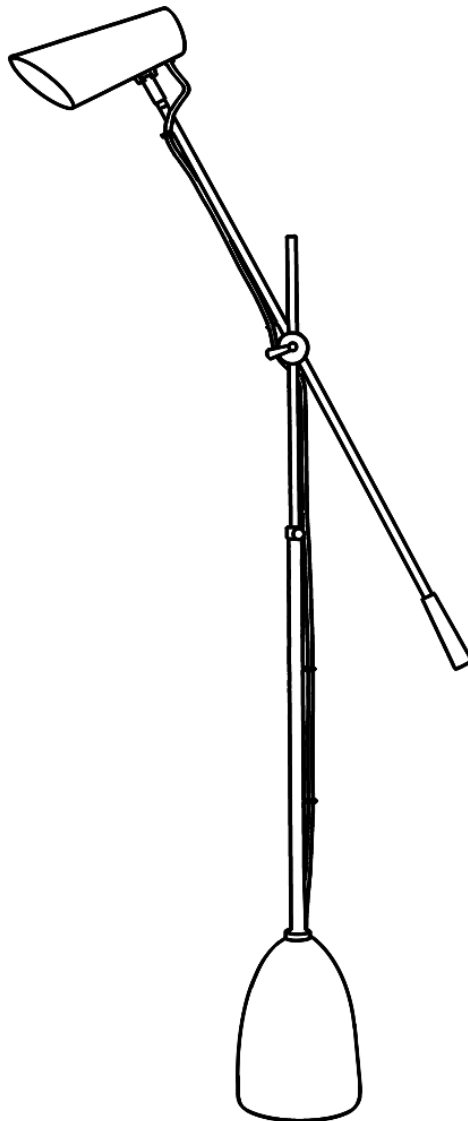

# BB\_CAM01p

Floor lamp with brass structure and jointed arm.  
Painted aluminium lamp shade and marble base.

Incandescent source: 1 x G9 max 18 W  
Weight: 8 kg

Collection: Brass Brothers & Co.

70 cm | 27,55"

160 cm | 62,99"