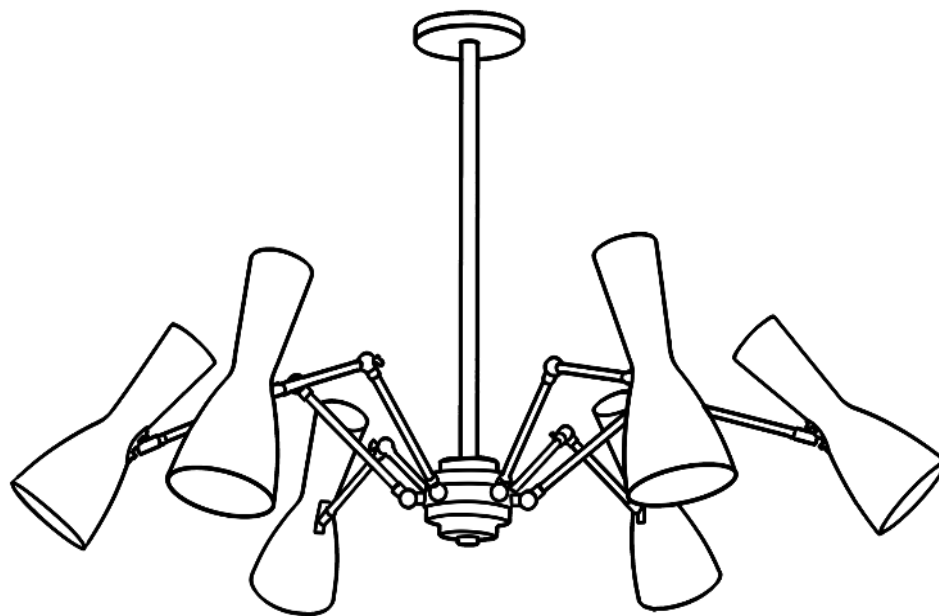

# BB\_WOR11s\_1

6 lights chandelier with brass arms and joints.  
Painted aluminium lamp shades.

Incandescent source: 6 x G9 max 18 W + 6 x E27 max 42 W  
Weight: 10 kg

Collection: Brass Brothers & Co.

100 cm | 39,37"

150 cm | 59,05"