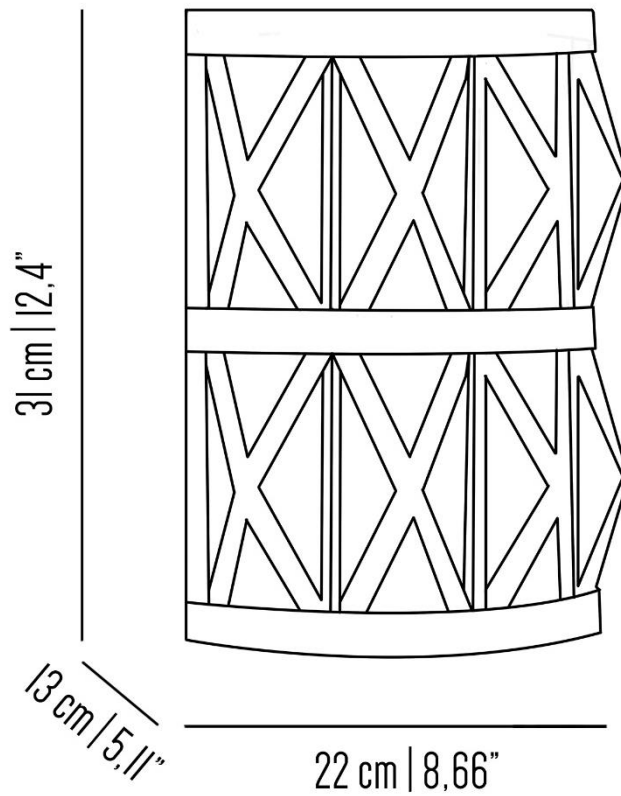

# BB\_A157m

Two-level geometric wall light with brass structure and glass

Incandescent source: 2 x R7S max 60 W

Weight: 2,8 kg

Collection: Timeless

# BB\_A1571

Three-level geometric wall light with brass structure and glass

Incandescent source: 3 x R7S max 60 W

Weight: 3,8 kg

Collection: Timeless