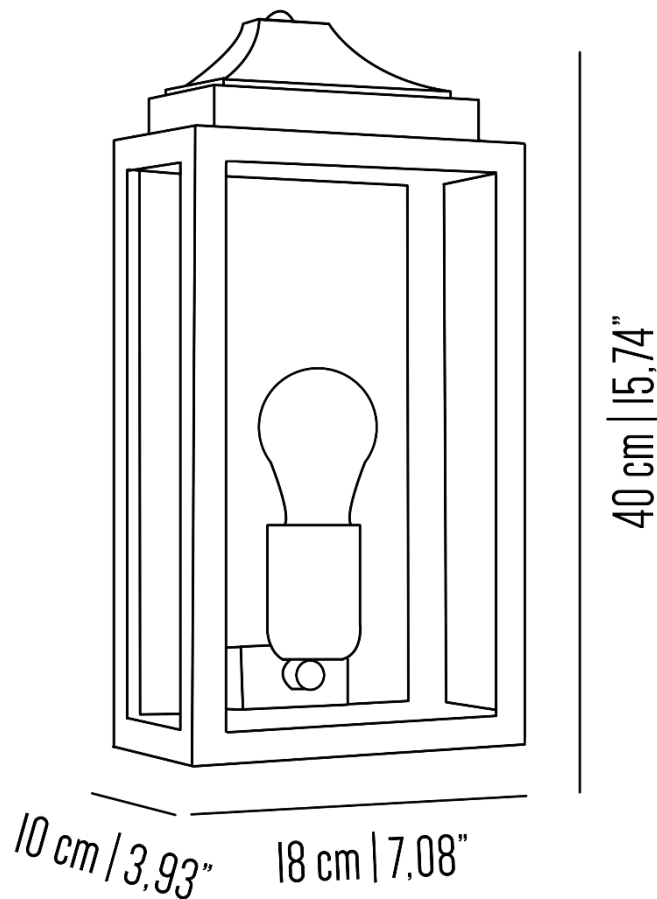

BB_A323s

Small rectangular wall light lantern with brass structure and glass

Incandescent source: 1 x E27 max 42 W

Weight: 1,8 kg

Collection: Il Bronzetto

BB_A3231

Large rectangular wall light lantern with brass structure and glass.

Incandescent source: 1 x E27 max 42 W

Weight: 3 kg

Collection: Il Bronzetto