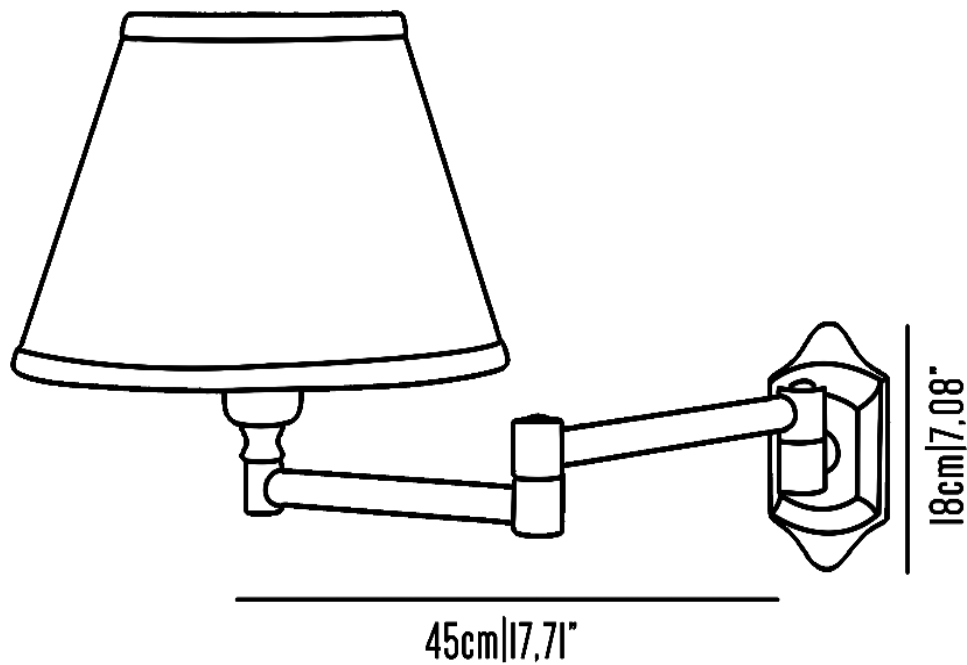

BB_A431

Wall light with brass structure and jointed round arm. Fabric lampshade.

Incandescent source: 1 x E27 max 42 W

Weight: 1,5 kg

Collection: Timeless

BB_A431

Classic lampshade in ivory color.

E27 socket