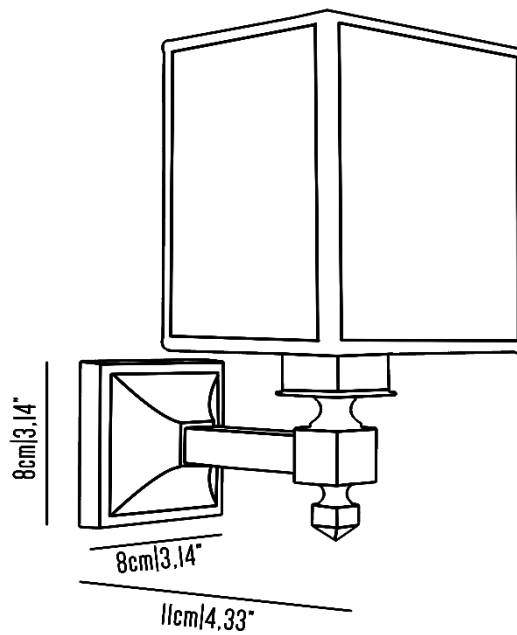

BB_A448s

Embassy wall light with brass structure and square arm. Fabric lampshade.

Incandescent source: 1 x E27 max 42 W

Weight: 1 kg

Collection: Il Bronzetto

BB_A448m

Embassy wall light with brass structure and square arm. Fabric lampshade.

Incandescent source: 1 x E27 max 42 W

Weight: 1,5 kg

Collection: Il Bronzetto