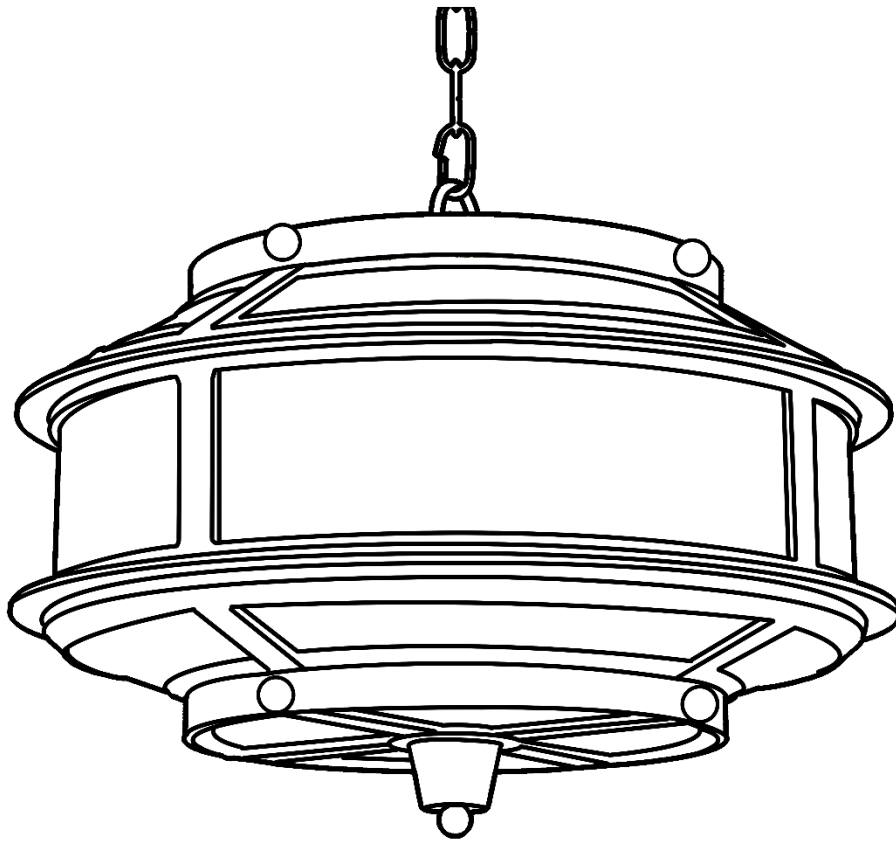

# BR\_L03

Cosmo chandelier with brass structure and glass spheres.

Collection: Brass Brothers & Co.

40 cm | 15,74"

Ø 52 cm | Ø 20,47