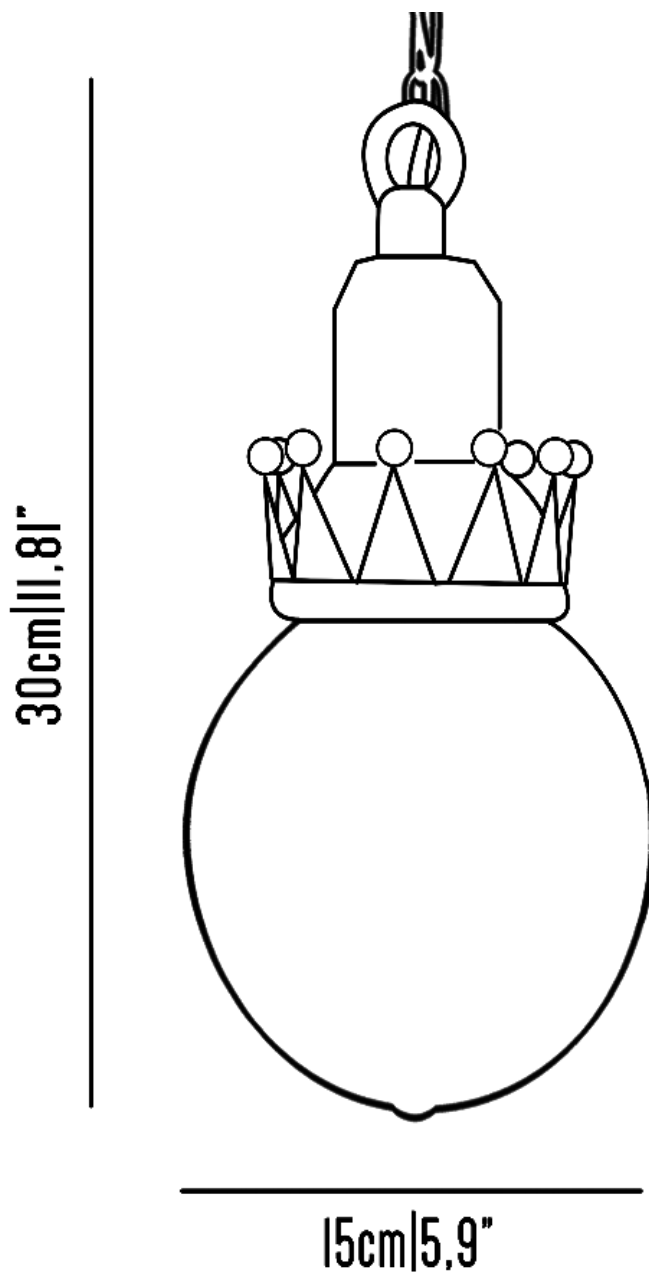

## BR\_L230s

Small crown suspension with brass structure and decorated glass pois sphere.

Incandescent source: 1 x E27 max 60 W

Weight: 1 kg

Collection: Timeless

## BR\_L230m

Medium crown suspension with brass structure and decorated glass pois sphere.

Incandescent source: 1 x E27 max 60 W

Weight: 2 kg

Collection: Timeless

# BR\_L2301

Large crown suspension with brass structure and decorated glass pois sphere.

Incandescent source: 1 x E27 max 60 W

Weight: 3 kg

Collection: Timeless

29 cm | 11,41"

18 cm | 7,08"