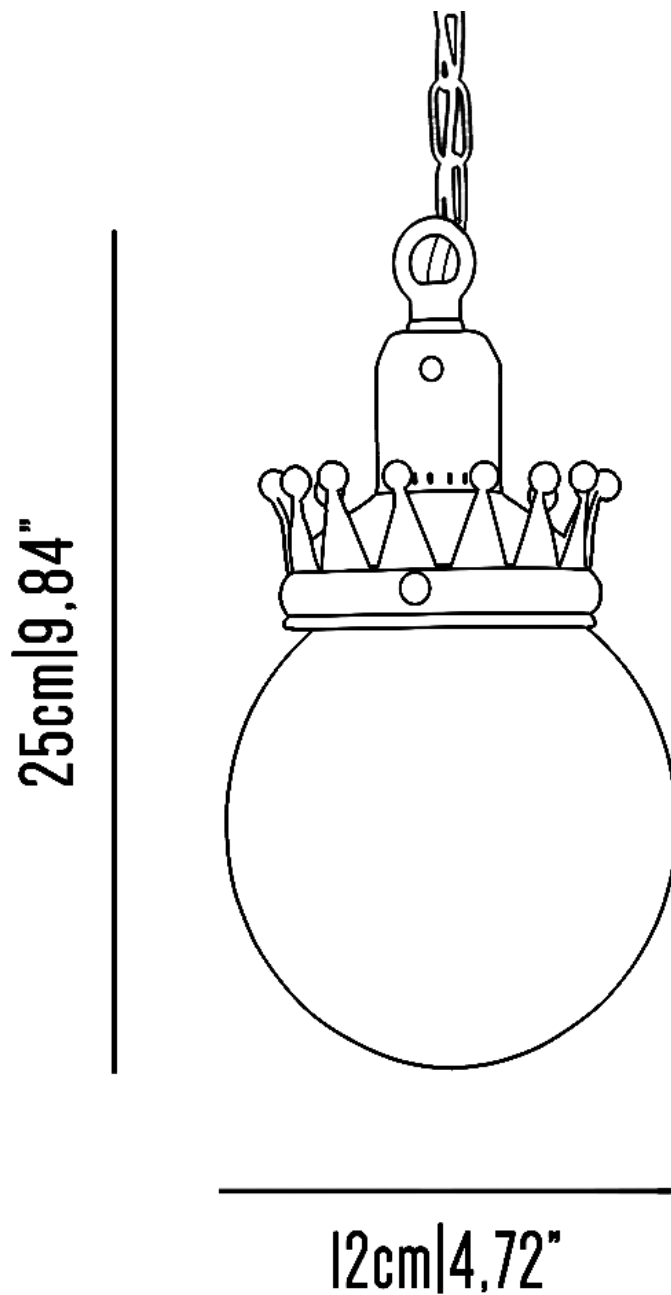

## BR\_L230s

Small crown suspension with brass structure and decorated glass pois sphere.

Incandescent source: 1 x E27 max 60 W

Weight: 1 kg

Collection: Timeless

## BR\_L230m

Medium crown suspension with brass structure and decorated glass pois sphere.

Incandescent source: 1 x E27 max 60 W

Weight: 2 kg

Collection: Timeless

# BR\_L2301

Large crown suspension with brass structure and decorated glass pois sphere.

Incandescent source: 1 x E27 max 60 W

Weight: 3 kg

Collection: Timeless

29 cm | 11,41"

18 cm | 7,08"