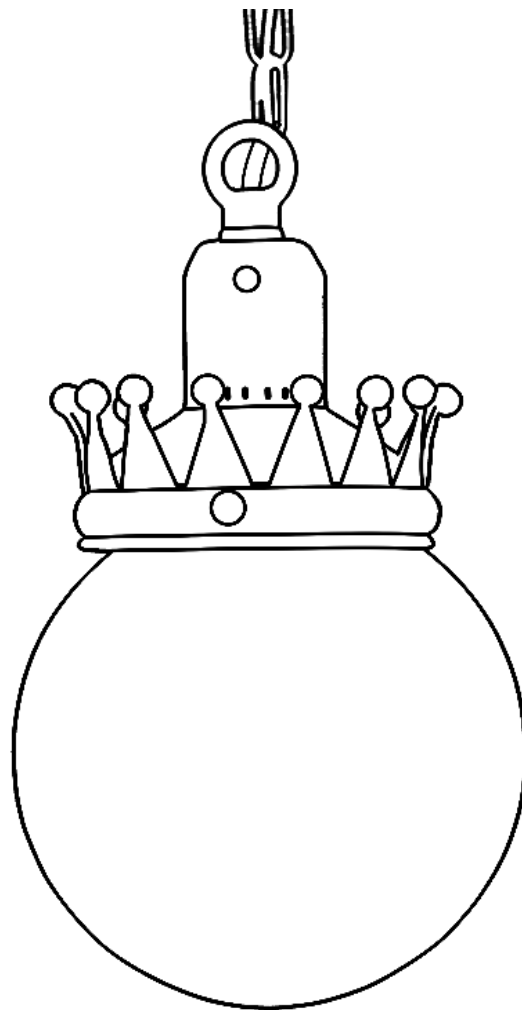

## BR\_L230s

Small crown suspension with brass structure and decorated glass pois sphere.

Incandescent source: 1 x E27 max 60 W

Weight: 1 kg

Collection: Timeless

## BR\_L230m

Medium crown suspension with brass structure and decorated glass pois sphere.

Incandescent source: 1 x E27 max 60 W

Weight: 2 kg

Collection: Timeless

# BR\_L2301

Large crown suspension with brass structure and decorated glass pois sphere.

Incandescent source: 1 x E27 max 60 W

Weight: 3 kg

Collection: Timeless

29 cm | 11,41"

18 cm | 7,08"