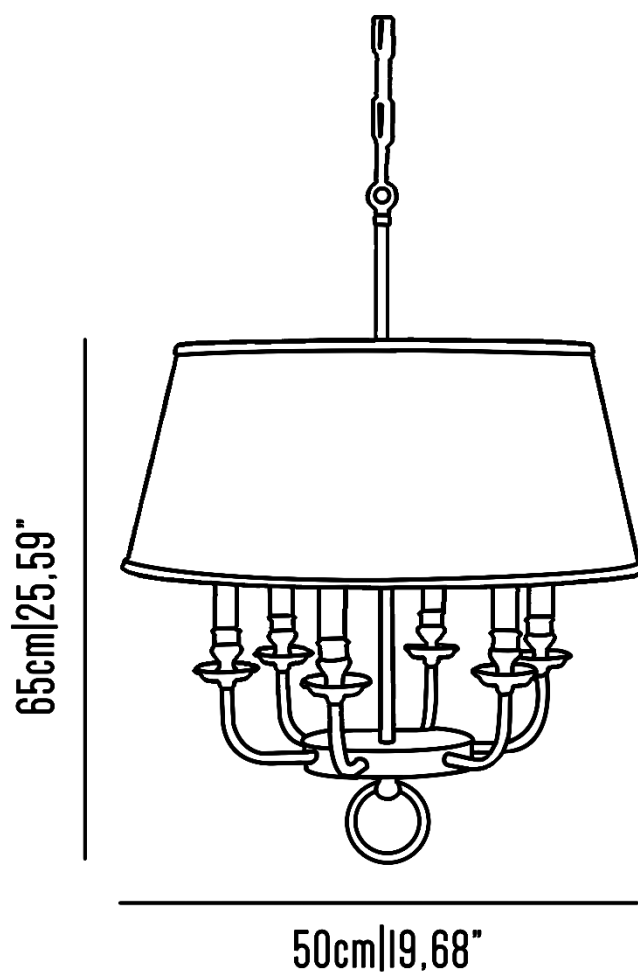

BR_L246s

6 lights small chandelier with brass structure and PVC lampshade.

Incandescent source: 6 x E14 max 40 W

Weight: 7 kg

Collection: Il Bronzetto

BR_L246m

8 lights medium chandelier with brass structure and PVC lampshade.

Incandescent source: 8 x E14 max 40 W

Weight: 8

Collection: Il Bronzetto