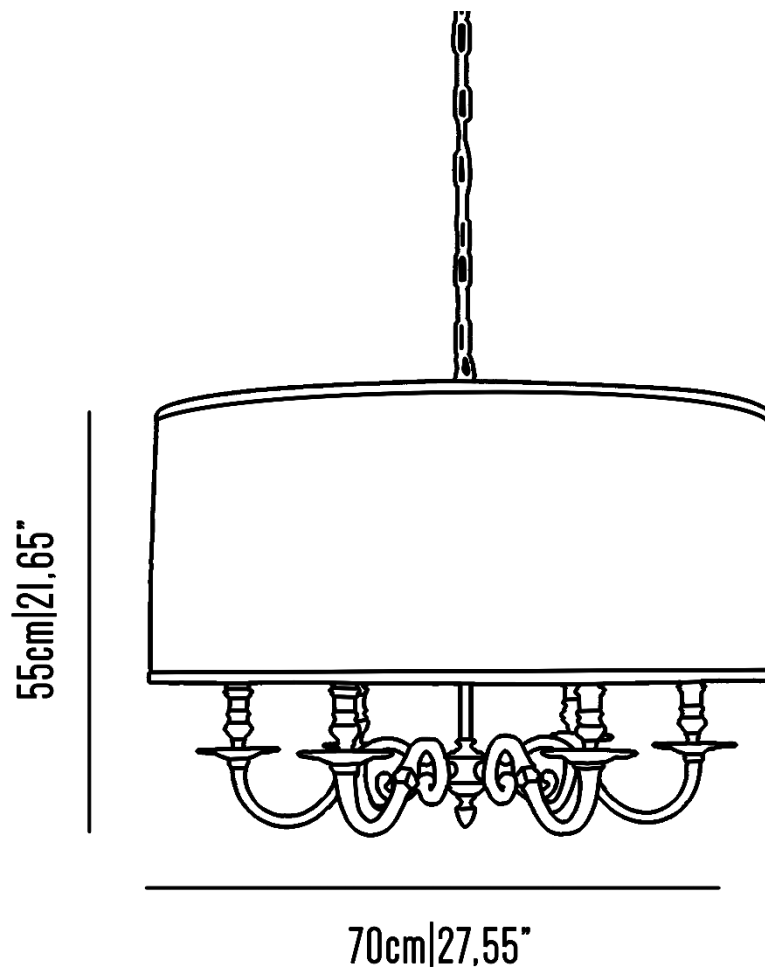

BR_L248s

6 light small chandelier with brass structure and fabric lampshade.

Incandescent source: 6 x E14 max 40 W

Weight: 7 kg

Collection: Il Bronzetto

BR_L248m

8 light small chandelier with brass structure and fabric lampshade

Incandescent source: 8 x E14 max 40 W

Weight: 7 kg

Collection: Il Bronzetto