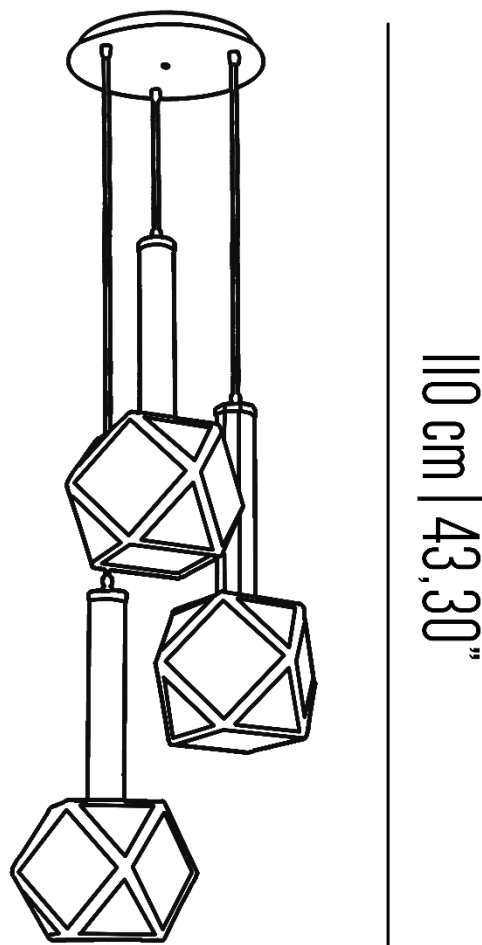

BR_L30

Suspension with brass frame and stained glass.
Incandescent source: 3 x E27 max 42 W

Collection: Timeless

Ø 42 cm | 16,53"