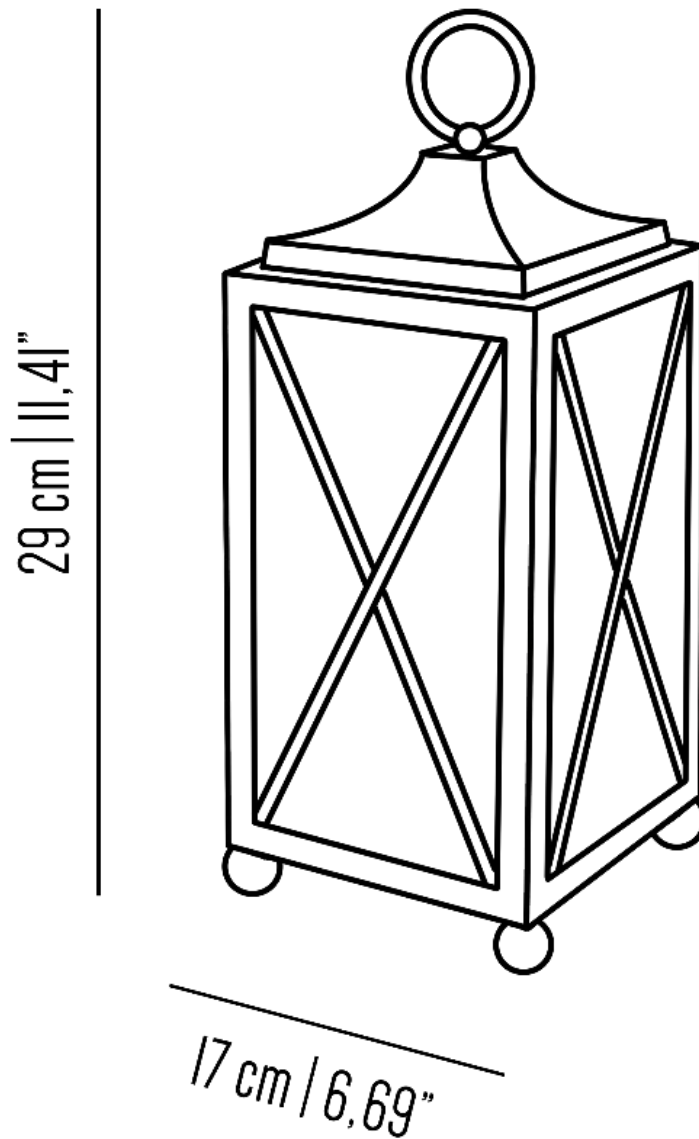

BR_LN01s

Small cross floor lantern with brass structure and shatterproof satin glass suitable for outdoors.

Incandescent source: 1 x E27 max 42 W

Collection: Timeless

BB_LN01m

Medium cross floor lantern with brass structure and shatterproof satin glass suitable for outdoors.

Incandescent source: 1 x E27 Max. 42W

Weight: 9 kg

Collection: Timeless

BB_LN011

Large cross floor lantern with brass structure and shatterproof satin glass suitable for outdoors.

Incandescent source: 1 x E27 Max. 42W

Weight: 12 kg

Collection: Timeless