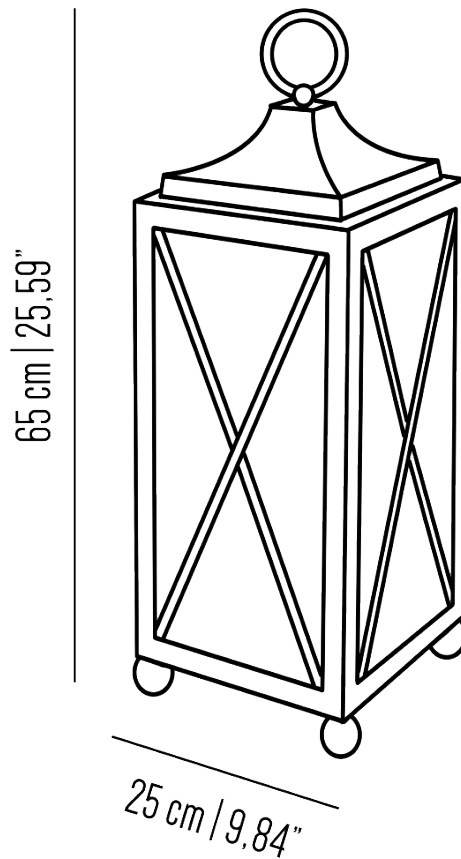

BR_LN01s

Small cross floor lantern with brass structure and shatterproof satin glass suitable for outdoors.

Incandescent source: 1 x E27 max 42 W

Collection: Timeless

BB_LN01m

Medium cross floor lantern with brass structure and shatterproof satin glass suitable for outdoors.

Incandescent source: 1 x E27 Max. 42W

Weight: 9 kg

Collection: Timeless

BB_LN011

Large cross floor lantern with brass structure and shatterproof satin glass suitable for outdoors.

Incandescent source: 1 x E27 Max. 42W

Weight: 12 kg

Collection: Timeless