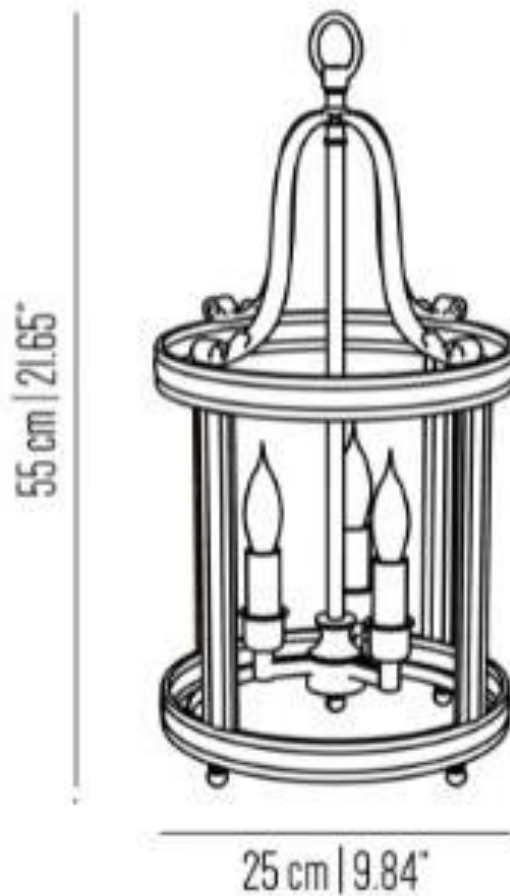

BB_LN314 Extra small

Extra small Chiocciola hanging lantern with brass structure and curved glass.

Incandescent source: 3 x E27 Max. 42W

Weight: 2 kg

Collection: Timeless

BR_LN314 Small

Small Chiocciola hanging lantern with brass structure and curved glass

Incandescent source: 3 x E14 max 40 W

Weight: kg

Collection: Timeless

BB_LN314 Medium

Medium chiocciola hanging lantern with brass structure and curved glass.

Incandescent source: 4 x E14 Max. 42W

Weight: 5 kg

Collection: Timeless

BB_LN314 Large

Large chiocciola hanging lantern with brass structure and curved glass.

Incandescent source: 4 x E14 Max. 42W

Weight: 8 kg

Collection: Timeless

BB_LN314 Extra Large

Extra large Chiocciola hanging lantern with brass structure and curved glass.

Incandescent source: 4 x E14 Max. 42W

Weight: 10 kg

Collection: Timeless