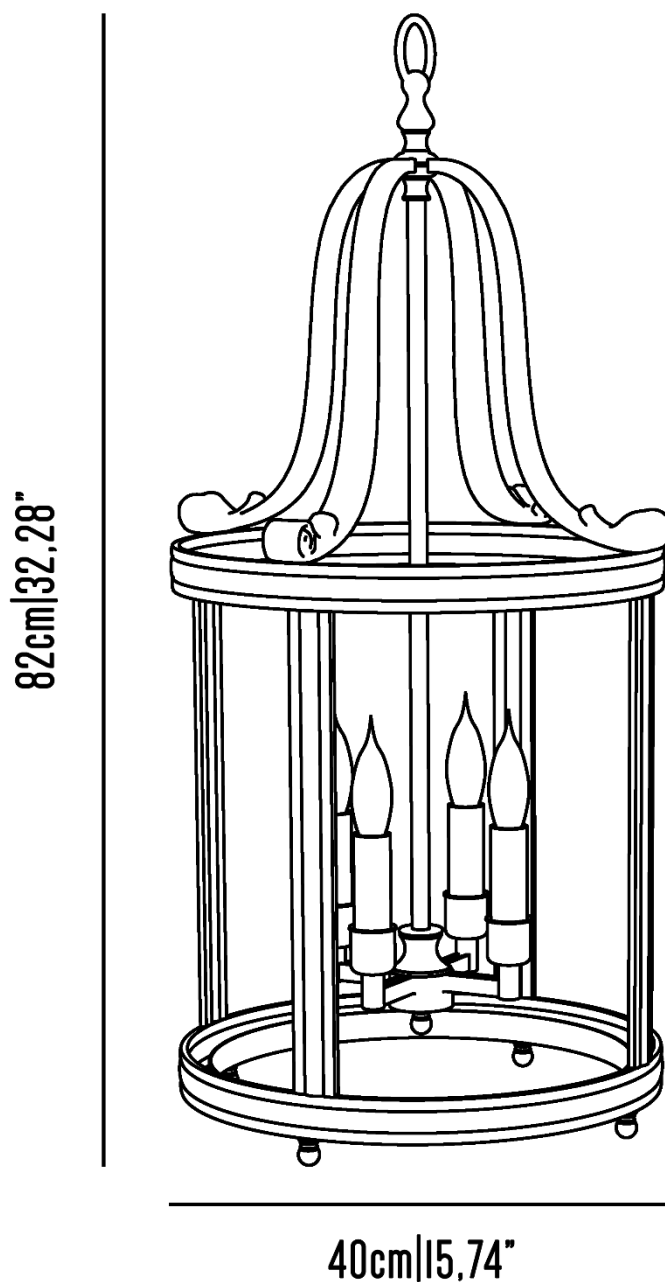

BB_LN314 Extra small

Extra small Chiocciola hanging lantern with brass structure and curved glass.

Incandescent source: 3 x E27 Max. 42W

Weight: 2 kg

Collection: Timeless

BR_LN314 Small

Small Chiocciola hanging lantern with brass structure and curved glass

Incandescent source: 3 x E14 max 40 W

Weight: kg

Collection: Timeless

BB_LN314 Medium

Medium chiocciola hanging lantern with brass structure and curved glass.

Incandescent source: 4 x E14 Max. 42W

Weight: 5 kg

Collection: Timeless

BB_LN314 Large

Large chiocciola hanging lantern with brass structure and curved glass.

Incandescent source: 4 x E14 Max. 42W

Weight: 8 kg

Collection: Timeless

BB_LN314 Extra Large

Extra large Chiocciola hanging lantern with brass structure and curved glass.

Incandescent source: 4 x E14 Max. 42W

Weight: 10 kg

Collection: Timeless