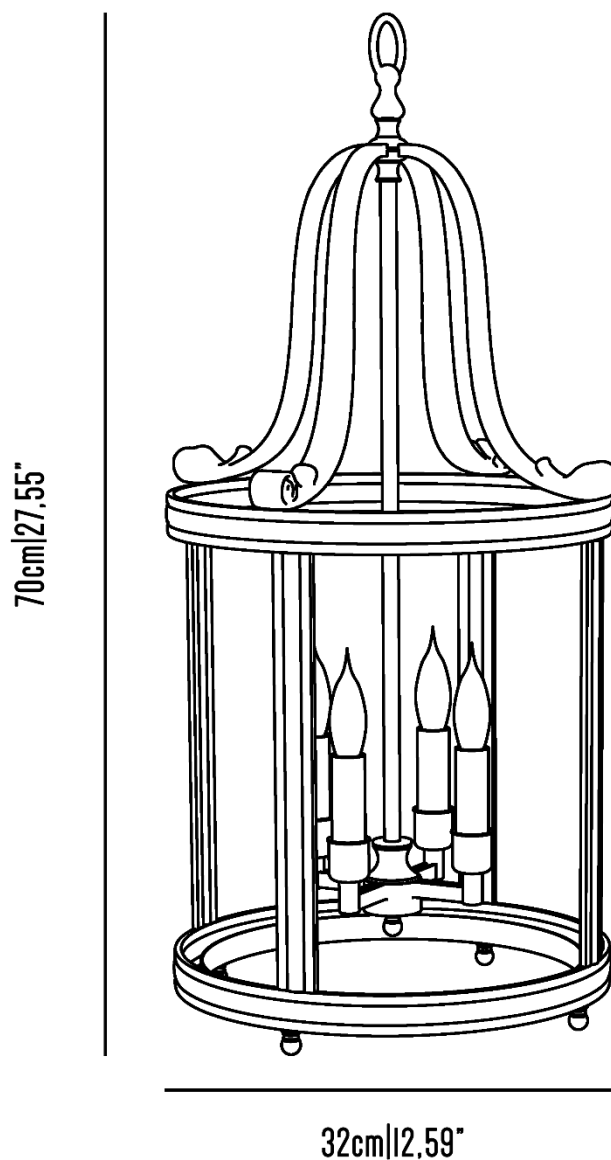

BB_LN314 Extra small

Extra small Chiocciola hanging lantern with brass structure and curved glass.

Incandescent source: 3 x E27 Max. 42W

Weight: 2 kg

Collection: Timeless

BR_LN314 Small

Small Chiocciola hanging lantern with brass structure and curved glass

Incandescent source: 3 x E14 max 40 W

Weight: kg

Collection: Timeless

BB_LN314 Medium

Medium chiocciola hanging lantern with brass structure and curved glass.

Incandescent source: 4 x E14 Max. 42W

Weight: 5 kg

Collection: Timeless

BB_LN314 Large

Large chiocciola hanging lantern with brass structure and curved glass.

Incandescent source: 4 x E14 Max. 42W

Weight: 8 kg

Collection: Timeless

BB_LN314 Extra Large

Extra large Chiocciola hanging lantern with brass structure and curved glass.

Incandescent source: 4 x E14 Max. 42W

Weight: 10 kg

Collection: Timeless