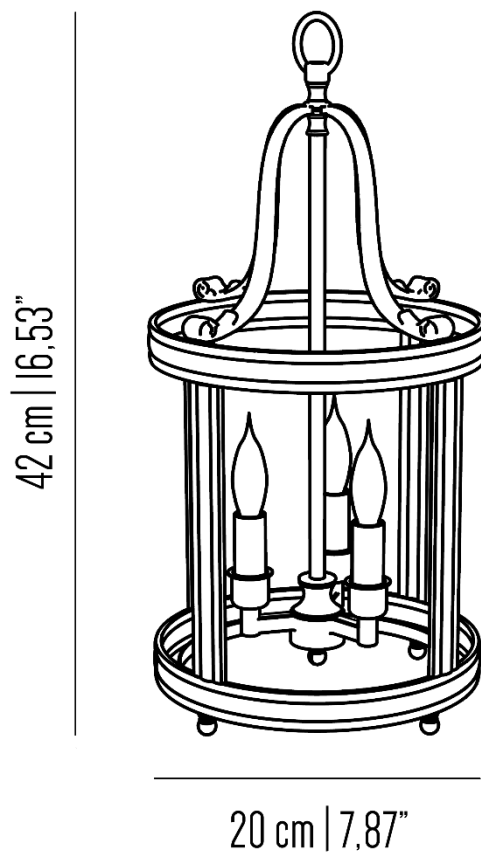

BB_LN314 Extra small

Extra small Chiocciola hanging lantern with brass structure and curved glass.

Incandescent source: 3 x E27 Max. 42W

Weight: 2 kg

Collection: Timeless

BR_LN314 Small

Small Chiocciola hanging lantern with brass structure and curved glass

Incandescent source: 3 x E14 max 40 W

Weight: kg

Collection: Timeless

BB_LN314 Medium

Medium chiocciola hanging lantern with brass structure and curved glass.

Incandescent source: 4 x E14 Max. 42W

Weight: 5 kg

Collection: Timeless

BB_LN314 Large

Large chiocciola hanging lantern with brass structure and curved glass.

Incandescent source: 4 x E14 Max. 42W

Weight: 8 kg

Collection: Timeless

BB_LN314 Extra Large

Extra large Chiocciola hanging lantern with brass structure and curved glass.

Incandescent source: 4 x E14 Max. 42W

Weight: 10 kg

Collection: Timeless