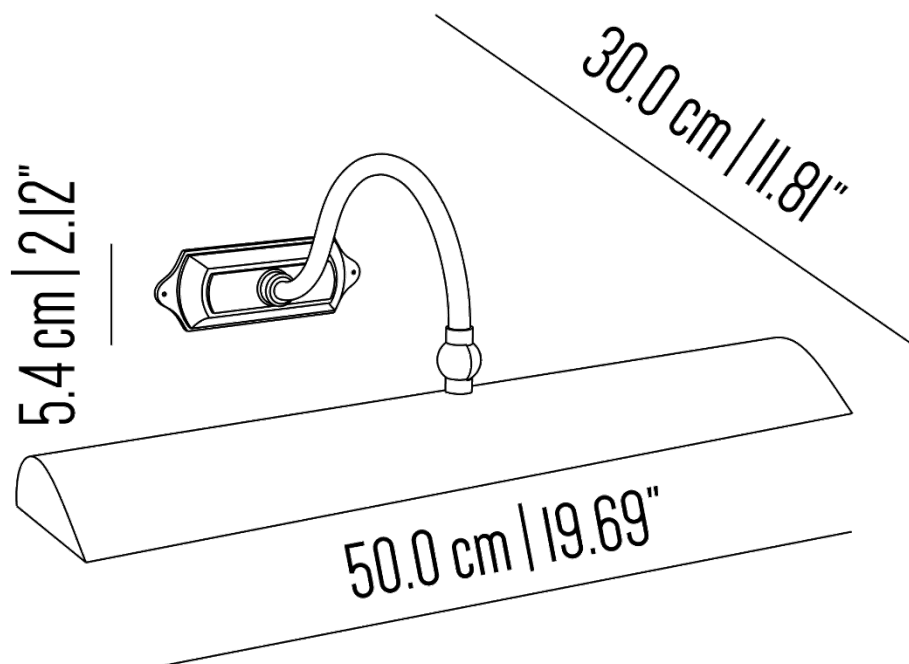

BR_LQ486xs

Extra small picture light with brass structure, curved arm and shaped lampshade.

Weight: 0.8 kg.

Collection: Il Bronzetto

BR_LQ486s

Small picture light with brass structure, curved arm and shaped lampshade.

Weight: 0.8 kg.

Collection: Il Bronzetto

BR_LQ486m

Medium picture light with brass structure, curved arm and shaped lampshade.

Weight: 0.8 kg.

Collection: Il Bronzetto

BR_LQ4861

Large picture light with brass structure, curved arm and shaped lampshade.

Weight: 0.8 kg.

Collection: Il Bronzetto

BR_LQ486xl

Medium picture light with brass structure, curved arm and shaped lampshade.

Weight: 0.8 kg.

Collection: Il Bronzetto