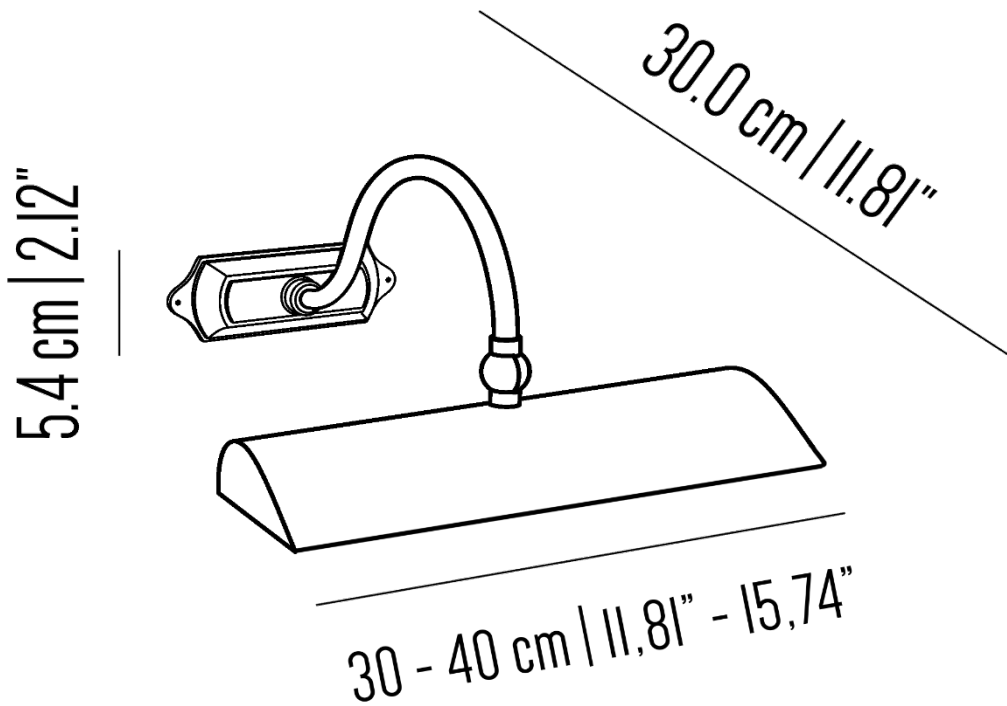

BR_LQ486xs

Extra small picture light with brass structure, curved arm and shaped lampshade.

Weight: 0.8 kg.

Collection: Il Bronzetto

BR_LQ486s

Small picture light with brass structure, curved arm and shaped lampshade.

Weight: 0.8 kg.

Collection: Il Bronzetto

BR_LQ486m

Medium picture light with brass structure, curved arm and shaped lampshade.

Weight: 0.8 kg.

Collection: Il Bronzetto

BR_LQ4861

Large picture light with brass structure, curved arm and shaped lampshade.

Weight: 0.8 kg.

Collection: Il Bronzetto

BR_LQ486xl

Medium picture light with brass structure, curved arm and shaped lampshade.

Weight: 0.8 kg.

Collection: Il Bronzetto