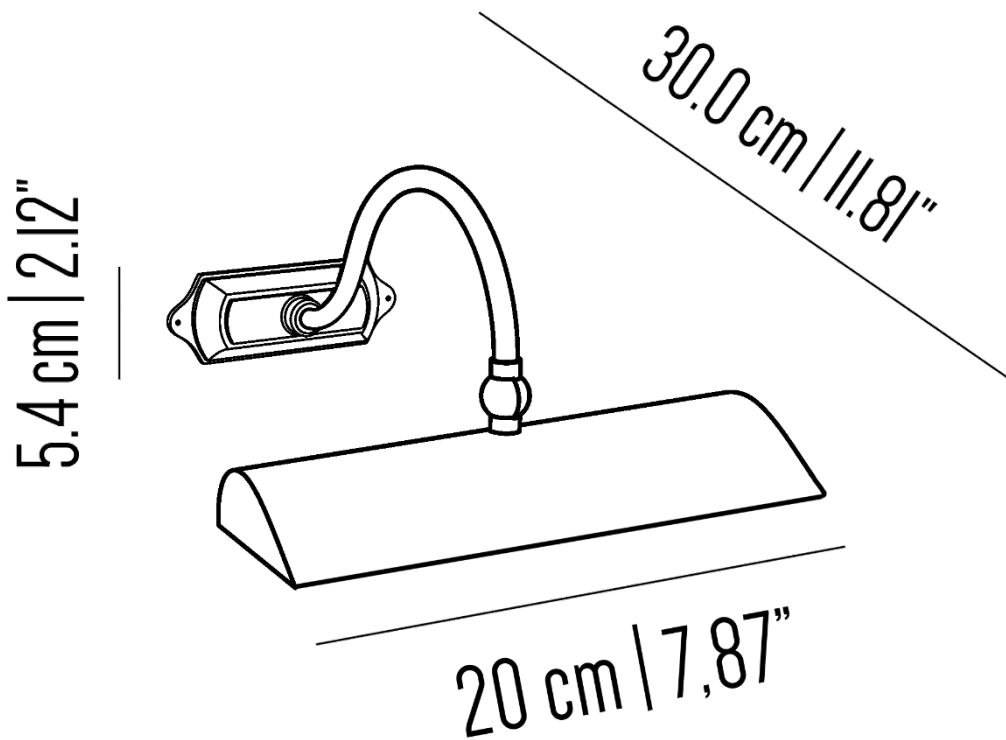

BR_LQ486xs

Extra small picture light with brass structure, curved arm and shaped lampshade.

Weight: 0.8 kg.

Collection: Il Bronzetto

BR_LQ486s

Small picture light with brass structure, curved arm and shaped lampshade.

Weight: 0.8 kg.

Collection: Il Bronzetto

BR_LQ486m

Medium picture light with brass structure, curved arm and shaped lampshade.

Weight: 0.8 kg.

Collection: Il Bronzetto

BR_LQ4861

Large picture light with brass structure, curved arm and shaped lampshade.

Weight: 0.8 kg.

Collection: Il Bronzetto

BR_LQ486xl

Medium picture light with brass structure, curved arm and shaped lampshade.

Weight: 0.8 kg.

Collection: Il Bronzetto