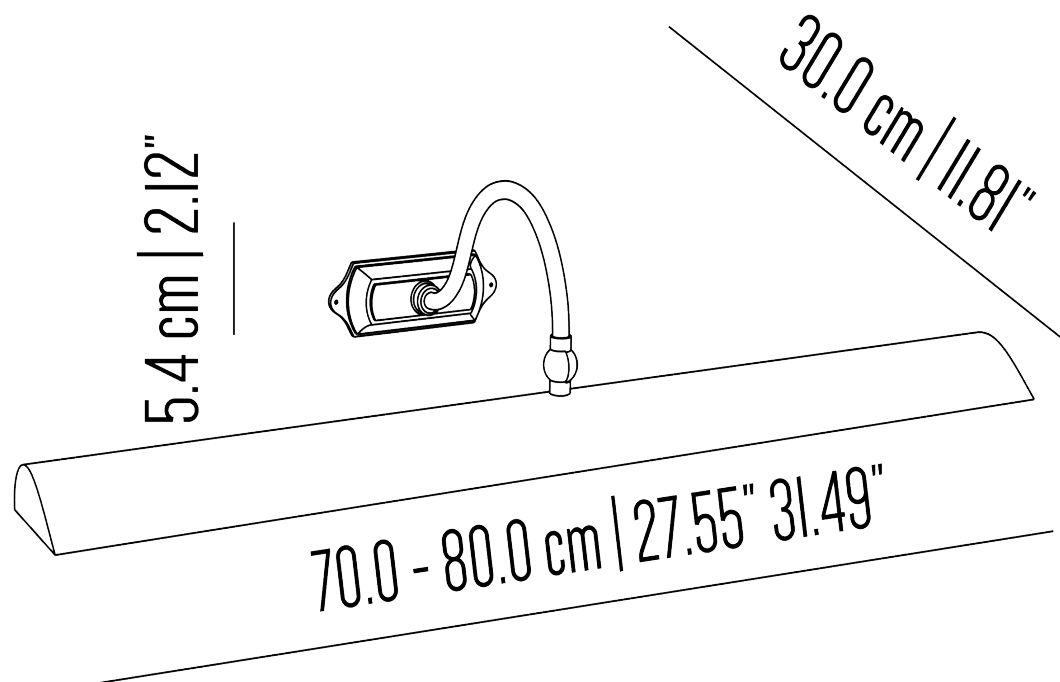

BR_LQ486xs

Extra small picture light with brass structure, curved arm and shaped lampshade.

Weight: 0.8 kg.

Collection: Il Bronzetto

BR_LQ486s

Small picture light with brass structure, curved arm and shaped lampshade.

Weight: 0.8 kg.

Collection: Il Bronzetto

BR_LQ486m

Medium picture light with brass structure, curved arm and shaped lampshade.

Weight: 0.8 kg.

Collection: Il Bronzetto

BR_LQ4861

Large picture light with brass structure, curved arm and shaped lampshade.

Weight: 0.8 kg.

Collection: Il Bronzetto

BR_LQ486xl

Medium picture light with brass structure, curved arm and shaped lampshade.

Weight: 0.8 kg.

Collection: Il Bronzetto