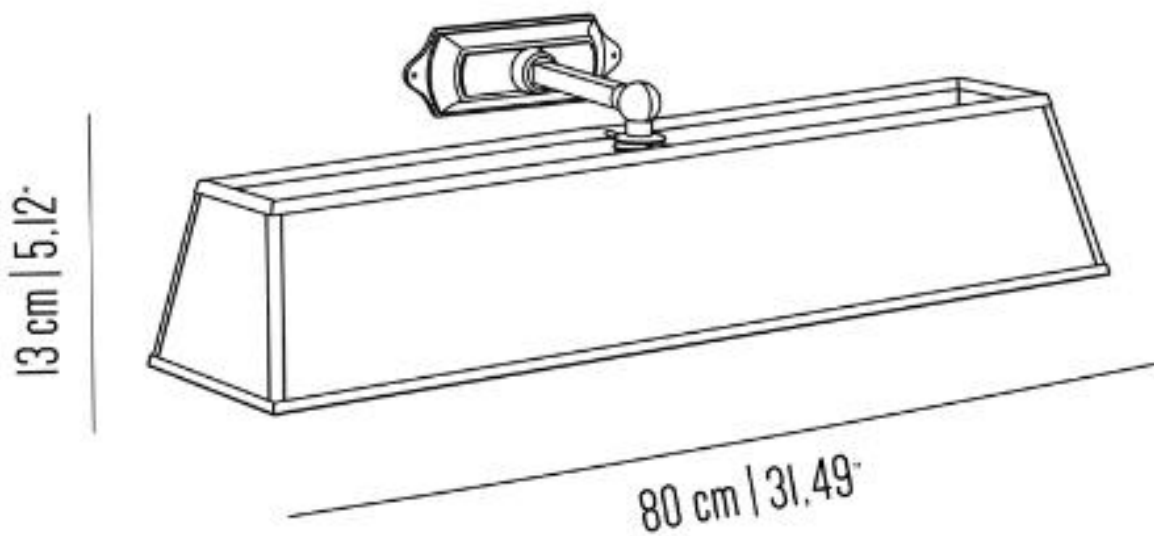

BR_LQ487s

Small picture light with brass structure, linear arm and white parchment lampshade.

Incandescent source: 2 x E14 max 40W

Weight: 1 kg

Collection: Il Bronzetto

13 cm | 5.12"

40 cm | 15.75"

BR_LQ487m

Medium light with brass structure, linear arm and white parchment lampshade.

Incandescent source: 2 x E14 max 40W

Weight: 1 kg

Collection: Il Bronzetto

13 cm | 5.12"

50 cm | 19.68"

BR_LQ4871

Large picture light with brass structure, linear arm and white parchment lampshade.

Incandescent source: 2 x E14 max 40W

Weight: 1 kg

Collection: Il Bronzetto

BR_LQ487xl

Extra large picture light with brass structure, linear arm and white parchment lampshade.

Incandescent source: 2 x E14 max 40W