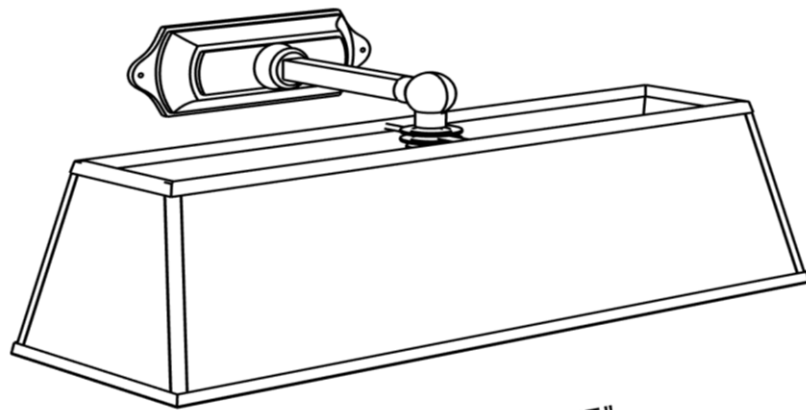

BR_LQ487s

Small picture light with brass structure, linear arm and white parchment lampshade.

Incandescent source: 2 x E14 max 40W

Weight: 1 kg

Collection: Il Bronzetto

13 cm | 5.12"

40 cm | 15.75"

BR_LQ487m

Medium light with brass structure, linear arm and white parchment lampshade.

Incandescent source: 2 x E14 max 40W

Weight: 1 kg

Collection: Il Bronzetto

13 cm | 5.12"

50 cm | 19.68"

BR_LQ4871

Large picture light with brass structure, linear arm and white parchment lampshade.

Incandescent source: 2 x E14 max 40W

Weight: 1 kg

Collection: Il Bronzetto

BR_LQ487xl

Extra large picture light with brass structure, linear arm and white parchment lampshade.

Incandescent source: 2 x E14 max 40W