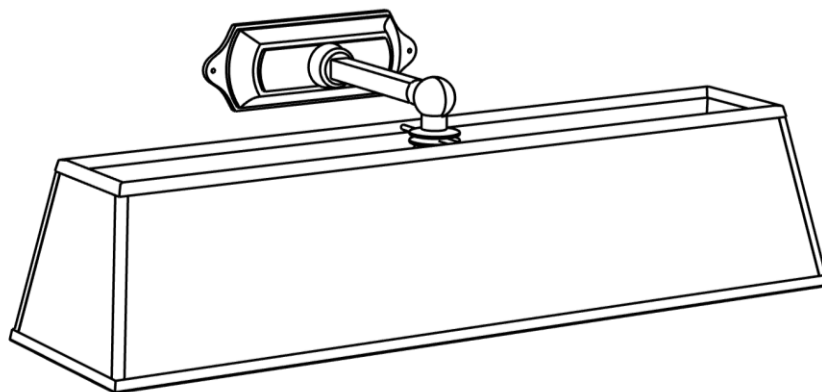

BR_LQ487s

Small picture light with brass structure, linear arm and white parchment lampshade.

Incandescent source: 2 x E14 max 40W

Weight: 1 kg

Collection: Il Bronzetto

13 cm | 5.12"

40 cm | 15.75"

BR_LQ487m

Medium light with brass structure, linear arm and white parchment lampshade.

Incandescent source: 2 x E14 max 40W

Weight: 1 kg

Collection: Il Bronzetto

13 cm | 5.12"

50 cm | 19.68"

BR_LQ4871

Large picture light with brass structure, linear arm and white parchment lampshade.

Incandescent source: 2 x E14 max 40W

Weight: 1 kg

Collection: Il Bronzetto

BR_LQ487xl

Extra large picture light with brass structure, linear arm and white parchment lampshade.

Incandescent source: 2 x E14 max 40W