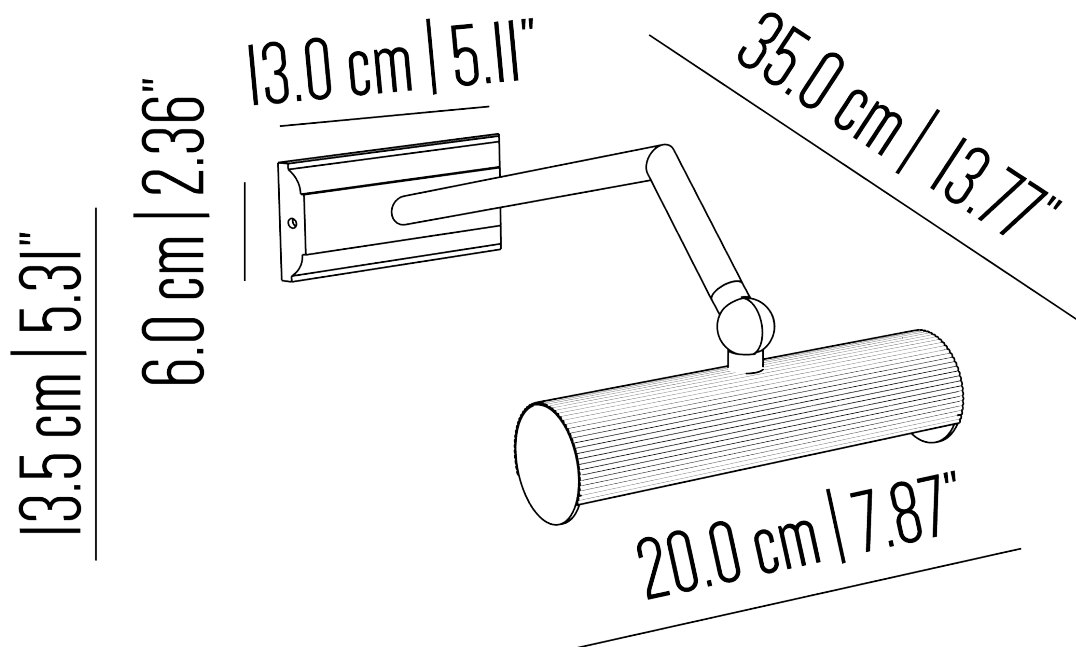

BR_LQ490xs

Extra small picture light with brass structure, linear arm and ribbed tube.

Incandescent source: 4 x E14 max 40 W

Weight: 2 kg.

Collection: Il Bronzetto

BR_LQ490s

Small picture light with brass structure, linear arm and ribbed tube.

Incandescent source: 4 x E14 max 40 W

Weight: 2 kg.

Collection: Il Bronzetto

BR_LQ490m

Medium picture light with brass structure, linear arm and ribbed tube.

Incandescent source: 4 x E14 max 40 W

Weight: 2 kg.

Collection: Il Bronzetto

BR_LQ4901

Large picture light with brass structure, linear arm and ribbed tube.

Incandescent source: 4 x E14 max 40 W

Weight: 2 kg.

Collection: Il Bronzetto

13.5 cm | 5.31"

BR_LQ490xl

Extra large picture light with brass structure, linear arm and ribbed tube.

Incandescent source: 4 x E14 max 40 W

Weight: 2 kg.

Collection: Il Bronzetto