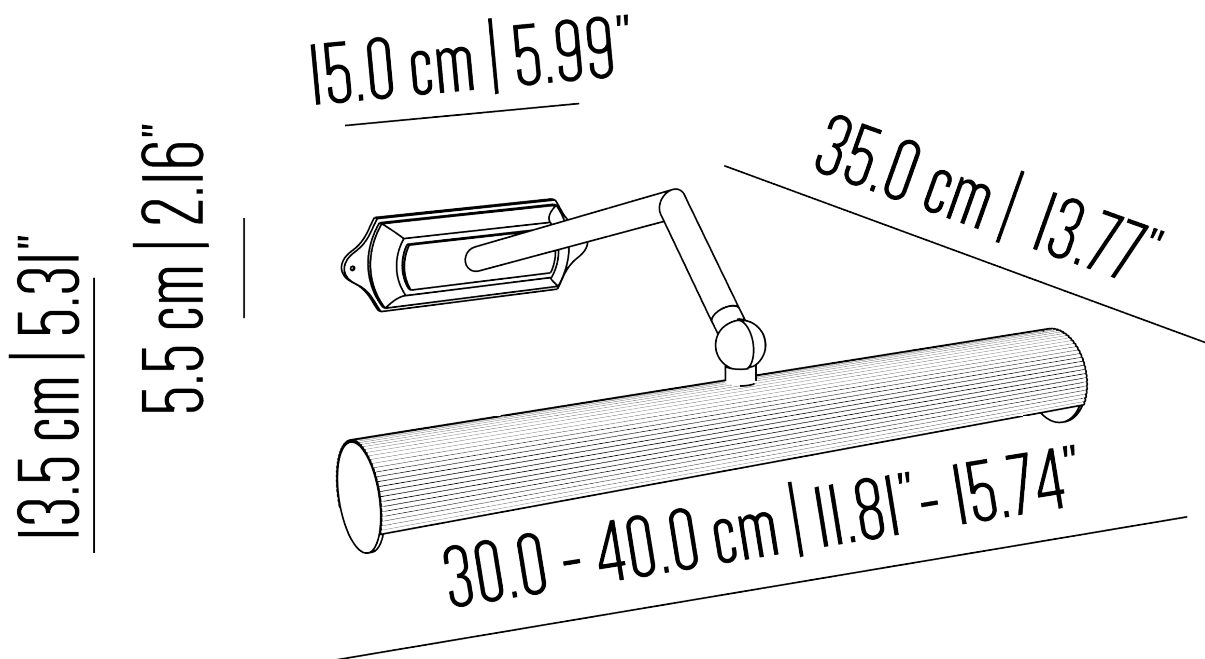

BR_LQ490xs

Extra small picture light with brass structure, linear arm and ribbed tube.

Incandescent source: 4 x E14 max 40 W

Weight: 2 kg.

Collection: Il Bronzetto

BR_LQ490s

Small picture light with brass structure, linear arm and ribbed tube.

Incandescent source: 4 x E14 max 40 W

Weight: 2 kg.

Collection: Il Bronzetto

BR_LQ490m

Medium picture light with brass structure, linear arm and ribbed tube.

Incandescent source: 4 x E14 max 40 W

Weight: 2 kg.

Collection: Il Bronzetto

BR_LQ4901

Large picture light with brass structure, linear arm and ribbed tube.

Incandescent source: 4 x E14 max 40 W

Weight: 2 kg.

Collection: Il Bronzetto

13.5 cm | 5.31"

BR_LQ490xl

Extra large picture light with brass structure, linear arm and ribbed tube.

Incandescent source: 4 x E14 max 40 W

Weight: 2 kg.

Collection: Il Bronzetto