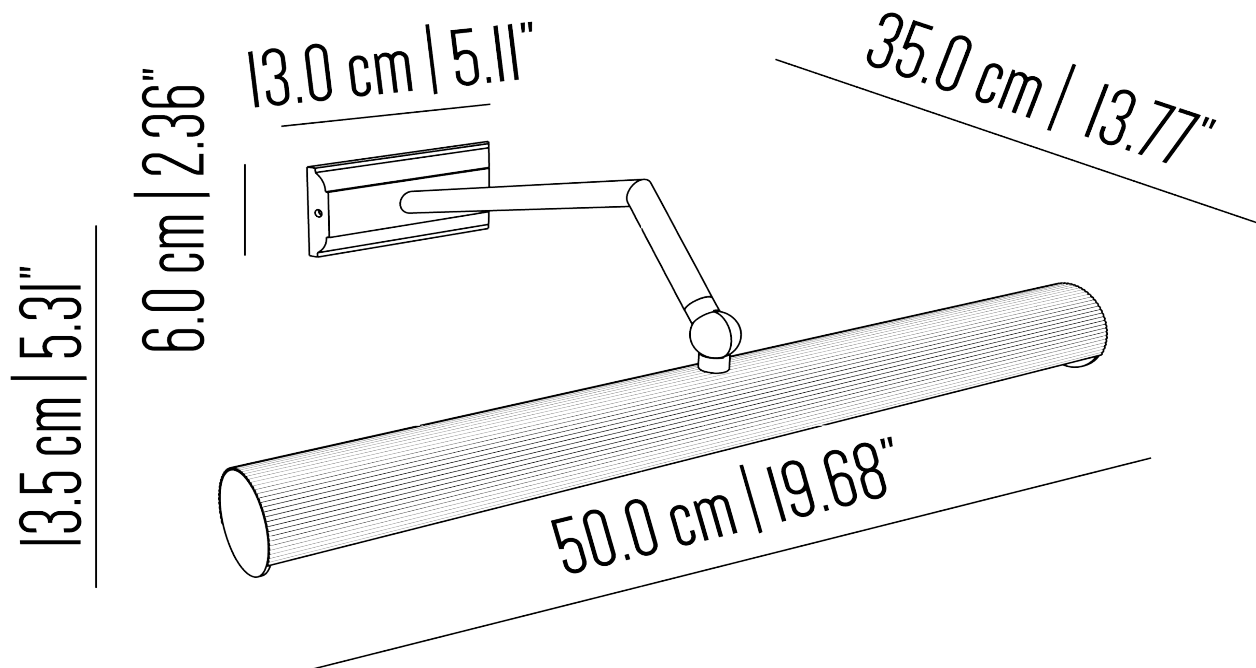

BR_LQ490xs

Extra small picture light with brass structure, linear arm and ribbed tube.

Incandescent source: 4 x E14 max 40 W

Weight: 2 kg.

Collection: Il Bronzetto

BR_LQ490s

Small picture light with brass structure, linear arm and ribbed tube.

Incandescent source: 4 x E14 max 40 W

Weight: 2 kg.

Collection: Il Bronzetto

BR_LQ490m

Medium picture light with brass structure, linear arm and ribbed tube.

Incandescent source: 4 x E14 max 40 W

Weight: 2 kg.

Collection: Il Bronzetto

BR_LQ4901

Large picture light with brass structure, linear arm and ribbed tube.

Incandescent source: 4 x E14 max 40 W

Weight: 2 kg.

Collection: Il Bronzetto

13.5 cm | 5.31"

BR_LQ490xl

Extra large picture light with brass structure, linear arm and ribbed tube.

Incandescent source: 4 x E14 max 40 W

Weight: 2 kg.

Collection: Il Bronzetto