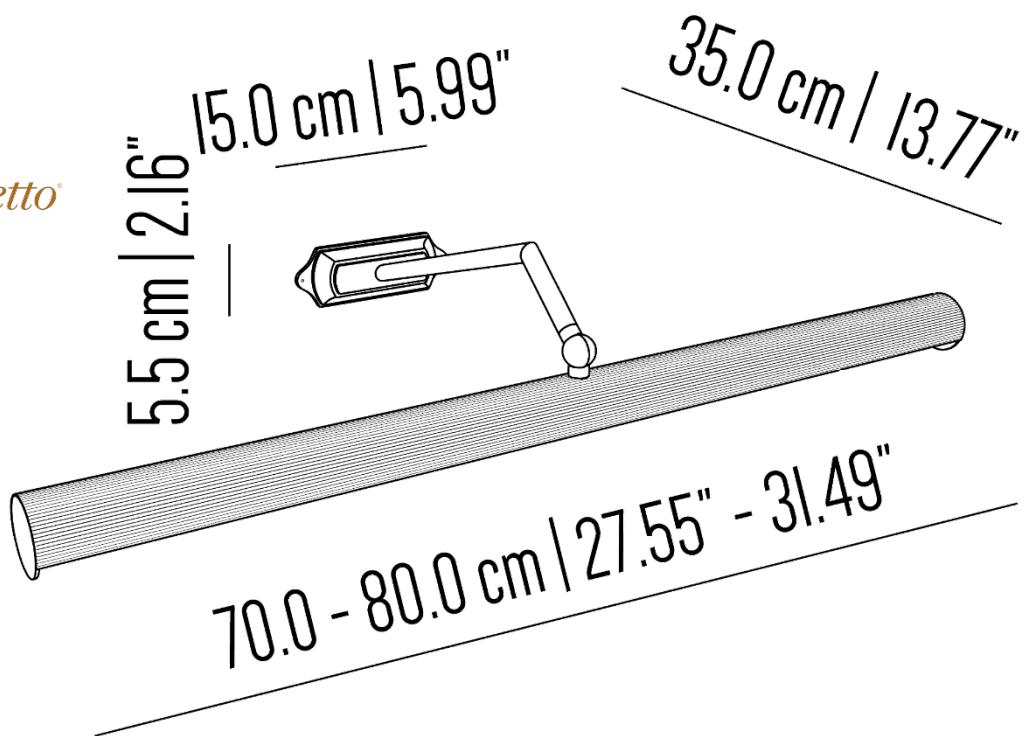

BR_LQ490xs

Extra small picture light with brass structure, linear arm and ribbed tube.

Incandescent source: 4 x E14 max 40 W

Weight: 2 kg.

Collection: Il Bronzetto

BR_LQ490s

Small picture light with brass structure, linear arm and ribbed tube.

Incandescent source: 4 x E14 max 40 W

Weight: 2 kg.

Collection: Il Bronzetto

BR_LQ490m

Medium picture light with brass structure, linear arm and ribbed tube.

Incandescent source: 4 x E14 max 40 W

Weight: 2 kg.

Collection: Il Bronzetto

BR_LQ4901

Large picture light with brass structure, linear arm and ribbed tube.

Incandescent source: 4 x E14 max 40 W

Weight: 2 kg.

Collection: Il Bronzetto

13.5 cm | 5.31"

BR_LQ490xl

Extra large picture light with brass structure, linear arm and ribbed tube.

Incandescent source: 4 x E14 max 40 W

Weight: 2 kg.

Collection: Il Bronzetto