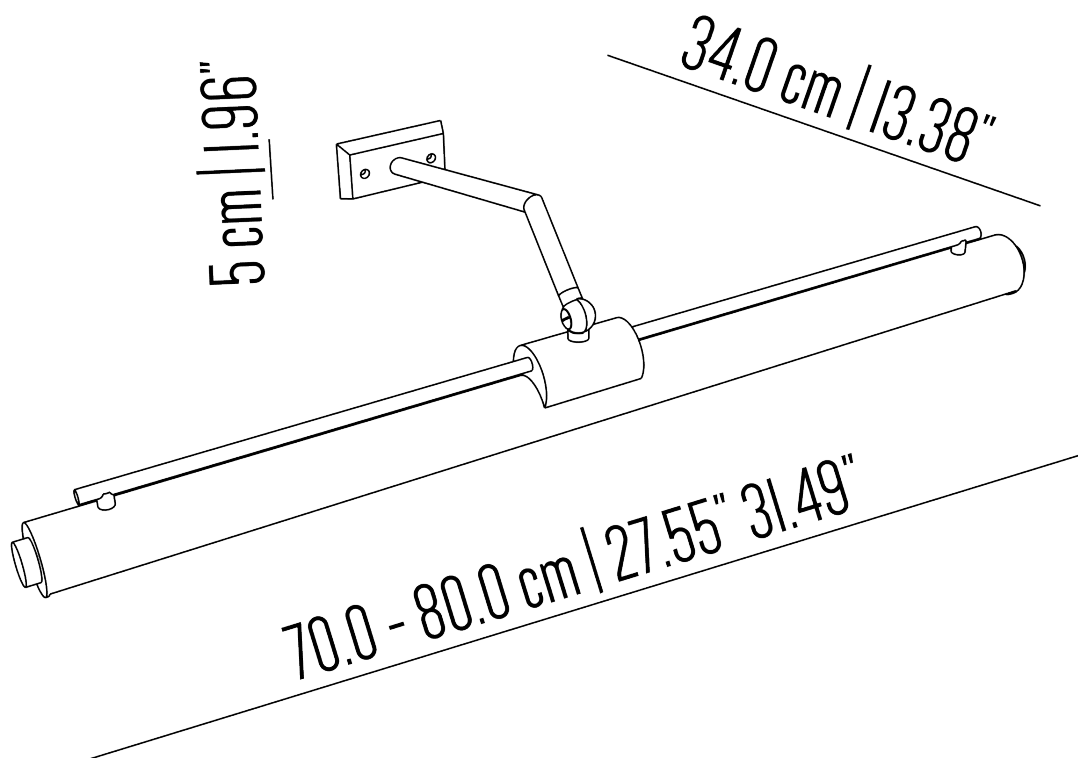

# BR\_LQ492double\_l

Large double picture light with brass structure, linear arm and smooth tube.

Incandescent source: 4 x E14 max 40 W

Weight: 2 kg.

Collection: Il Bronzetto

# BR\_LQ492double\_xl

Extra large double picture light with brass structure, linear arm and smooth tube.

Incandescent source: 4 x E14 max 40 W

Weight: 2 kg.

Collection: Il Bronzetto