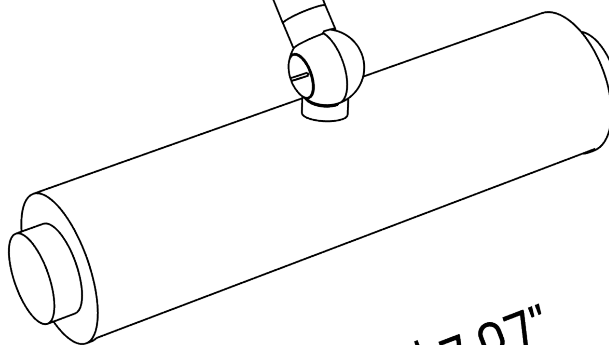

# BR\_LQ492xs

Small picture light with brass structure, linear arm and smooth tube.

Incandescent source: 2 x E14 max 40 W

Weight: 0.8 kg.

Collection: Il Bronzetto

5 cm | 1.96"

34.0 cm | 13.38"

20.0 cm | 7.87"

# BR\_LQ492s

Small picture light with brass structure, linear arm and smooth tube.

Incandescent source: 2 x E14 max 40 W

Weight: 0.8 kg.

Collection: Il Bronzetto

# BR\_LQ492m

Small picture light with brass structure, linear arm and smooth tube.

Incandescent source: 2 x E14 max 40 W

Weight: 0.8 kg.

Collection: Il Bronzetto

# BR\_LQ4921

Small picture light with brass structure, linear arm and smooth tube.

Incandescent source: 2 x E14 max 40 W

Weight: 0.8 kg.

Collection: Il Bronzetto