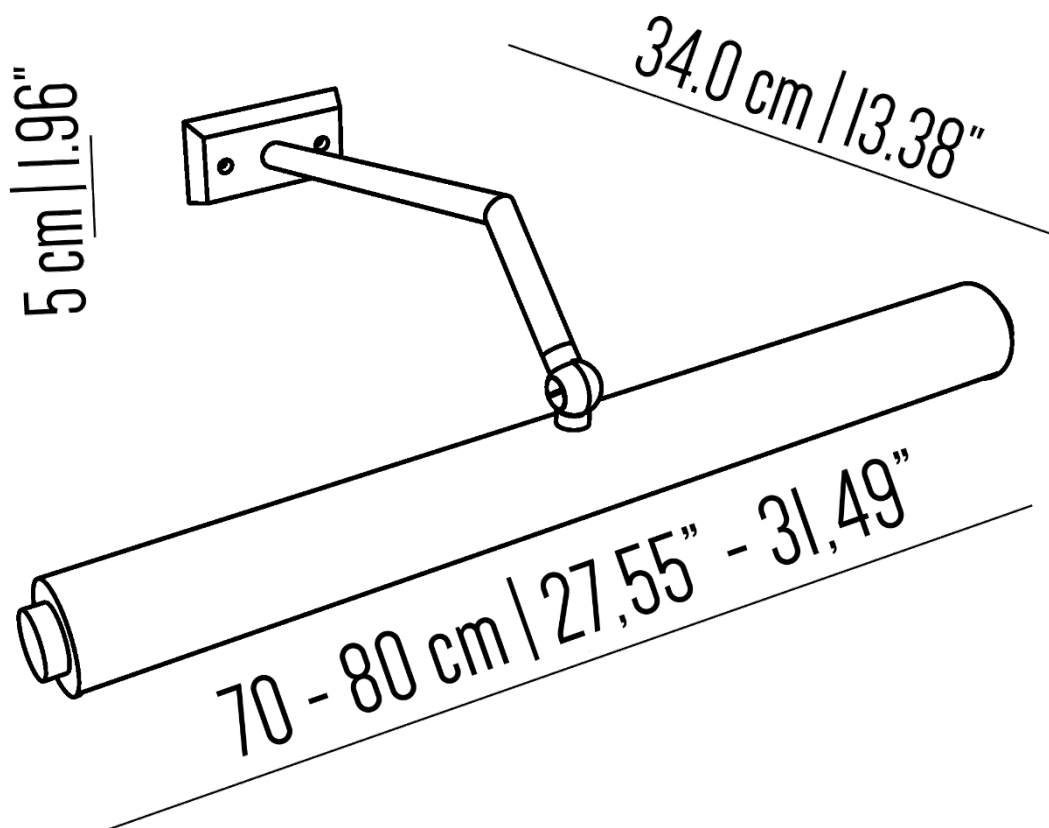

# BR\_LQ492xs

Small picture light with brass structure, linear arm and smooth tube.

Incandescent source: 2 x E14 max 40 W

Weight: 0.8 kg.

Collection: Il Bronzetto

5 cm | 1.96"

34.0 cm | 13.38"

20.0 cm | 7.87"

# BR\_LQ492s

Small picture light with brass structure, linear arm and smooth tube.

Incandescent source: 2 x E14 max 40 W

Weight: 0.8 kg.

Collection: Il Bronzetto

# BR\_LQ492m

Small picture light with brass structure, linear arm and smooth tube.

Incandescent source: 2 x E14 max 40 W

Weight: 0.8 kg.

Collection: Il Bronzetto

# BR\_LQ4921

Small picture light with brass structure, linear arm and smooth tube.

Incandescent source: 2 x E14 max 40 W

Weight: 0.8 kg.

Collection: Il Bronzetto