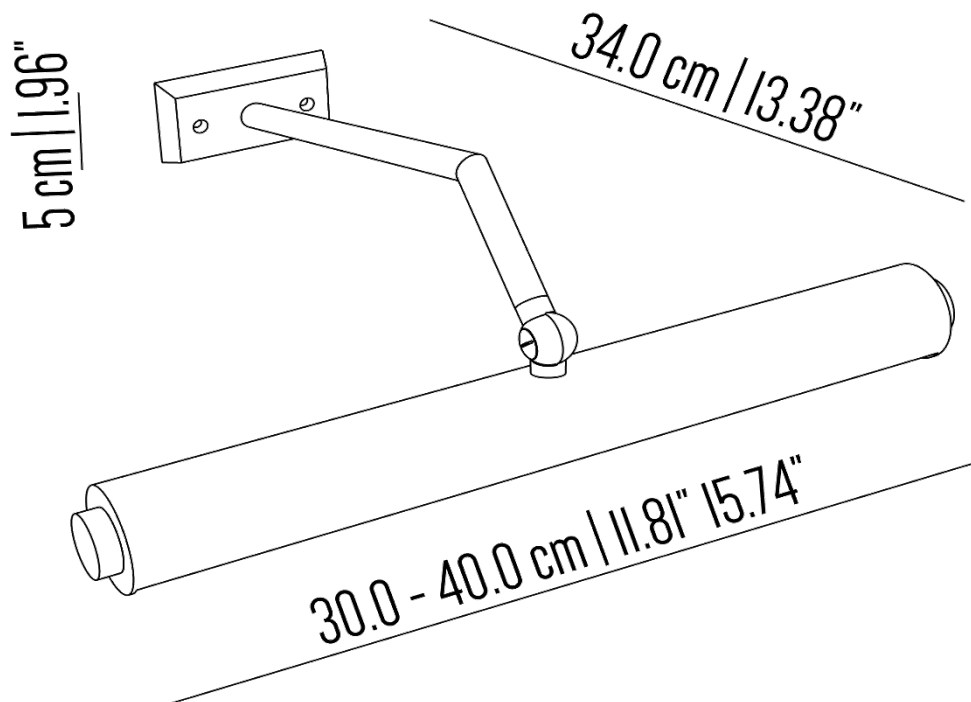

# BR\_LQ492xs

Small picture light with brass structure, linear arm and smooth tube.

Incandescent source: 2 x E14 max 40 W

Weight: 0.8 kg.

Collection: Il Bronzetto

5 cm | 1.96"

34.0 cm | 13.38"

20.0 cm | 7.87"

# BR\_LQ492s

Small picture light with brass structure, linear arm and smooth tube.

Incandescent source: 2 x E14 max 40 W

Weight: 0.8 kg.

Collection: Il Bronzetto

# BR\_LQ492m

Small picture light with brass structure, linear arm and smooth tube.

Incandescent source: 2 x E14 max 40 W

Weight: 0.8 kg.

Collection: Il Bronzetto

# BR\_LQ4921

Small picture light with brass structure, linear arm and smooth tube.

Incandescent source: 2 x E14 max 40 W

Weight: 0.8 kg.

Collection: Il Bronzetto