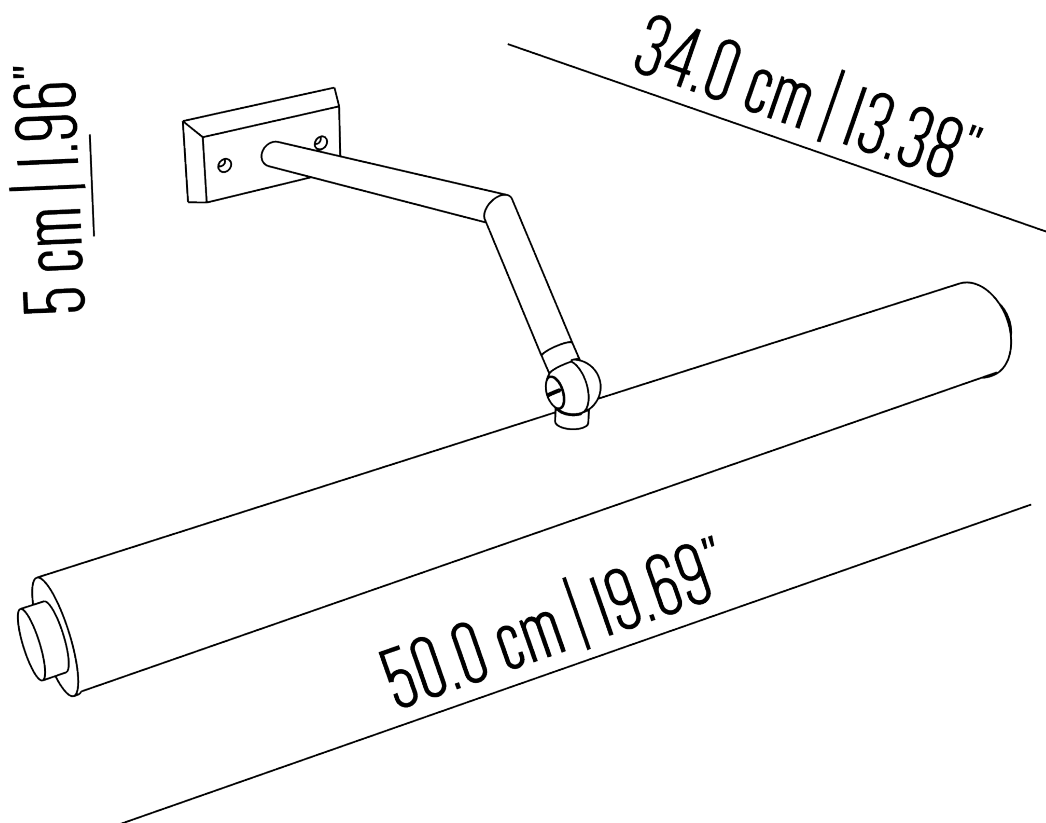

# BR\_LQ492xs

Small picture light with brass structure, linear arm and smooth tube.

Incandescent source: 2 x E14 max 40 W

Weight: 0.8 kg.

Collection: Il Bronzetto

5 cm | 1.96"

34.0 cm | 13.38"

20.0 cm | 7.87"

# BR\_LQ492s

Small picture light with brass structure, linear arm and smooth tube.

Incandescent source: 2 x E14 max 40 W

Weight: 0.8 kg.

Collection: Il Bronzetto

# BR\_LQ492m

Small picture light with brass structure, linear arm and smooth tube.

Incandescent source: 2 x E14 max 40 W

Weight: 0.8 kg.

Collection: Il Bronzetto

# BR\_LQ4921

Small picture light with brass structure, linear arm and smooth tube.

Incandescent source: 2 x E14 max 40 W

Weight: 0.8 kg.

Collection: Il Bronzetto