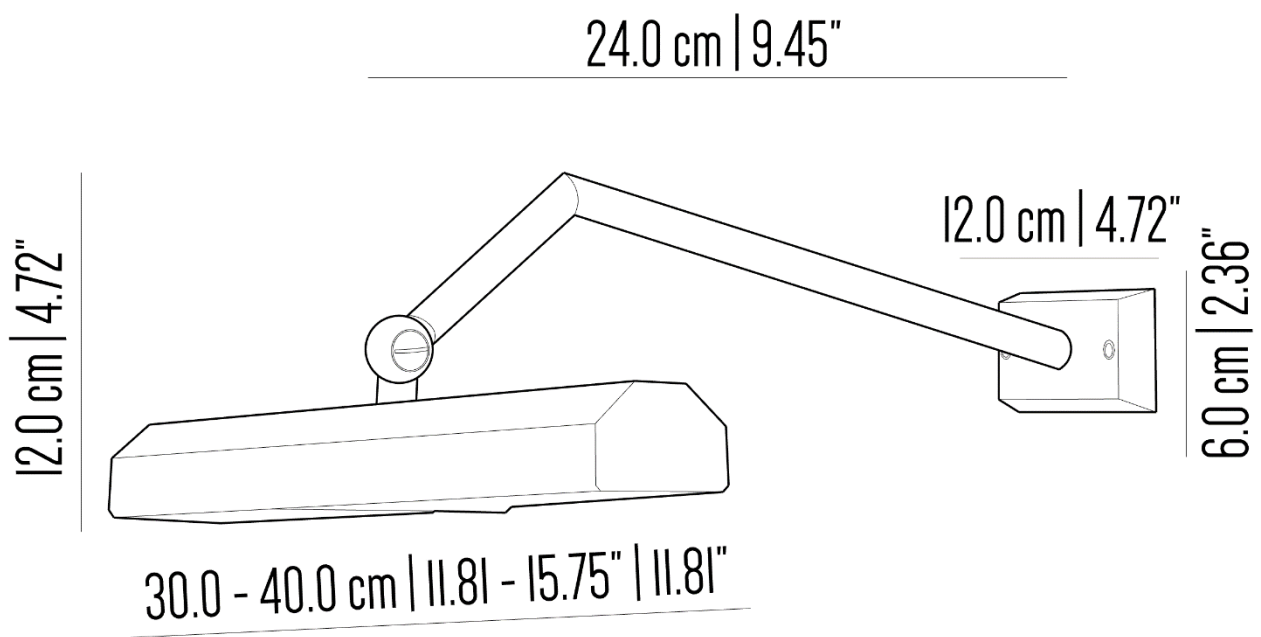

BR_LQ_493xs

Small picture light with brass structure, linear arm and polygonal tube.
Available in different colors and finishes.

Incandescent source: 2 x E14 max 40W

Collection: Timeless

BR_LQ_493s

Small picture light with brass structure, linear arm and poligonal tube.
Available in different colors and finishes.

Incandescent source: 2 x E14 max 40W

Collection: Timeless

BR_LQ_493m

Small picture light with brass structure, linear arm and poligonal tube.
Available in different colors and finishes.

Incandescent source: 2 x E14 max 40W

Collection: Timeless

BR_LQ_4931

Small picture light with brass structure, linear arm and poligonal tube.
Available in different colors and finishes.

Incandescent source: 2 x E14 max 40W

Collection: Timeless

BR_LQ_493xl

Small picture light with brass structure, linear arm and polygonal tube.
Available in different colors and finishes.

Incandescent source: 2 x E14 max 40W

Collection: Timeless