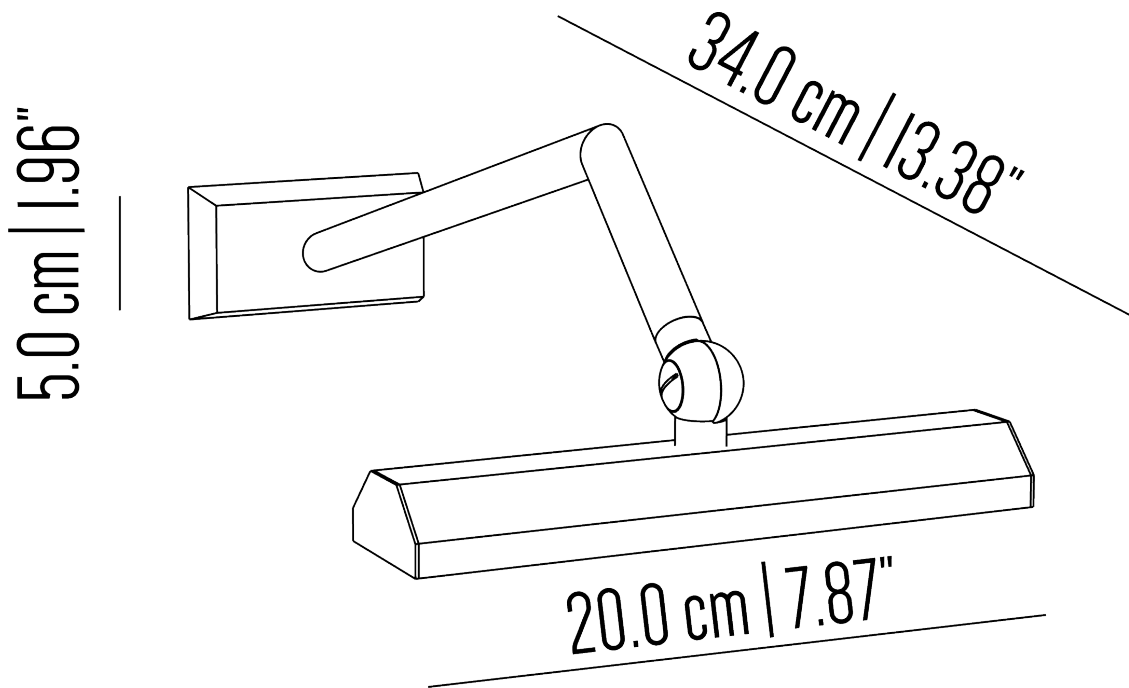

BR_LQ_493xs

Small picture light with brass structure, linear arm and polygonal tube.
Available in different colors and finishes.

Incandescent source: 2 x E14 max 40W

Collection: Timeless

BR_LQ_493s

Small picture light with brass structure, linear arm and poligonal tube.
Available in different colors and finishes.

Incandescent source: 2 x E14 max 40W

Collection: Timeless

BR_LQ_493m

Small picture light with brass structure, linear arm and poligonal tube.
Available in different colors and finishes.

Incandescent source: 2 x E14 max 40W

Collection: Timeless

BR_LQ_4931

Small picture light with brass structure, linear arm and poligonal tube.
Available in different colors and finishes.

Incandescent source: 2 x E14 max 40W

Collection: Timeless

BR_LQ_493xl

Small picture light with brass structure, linear arm and polygonal tube.
Available in different colors and finishes.

Incandescent source: 2 x E14 max 40W

Collection: Timeless