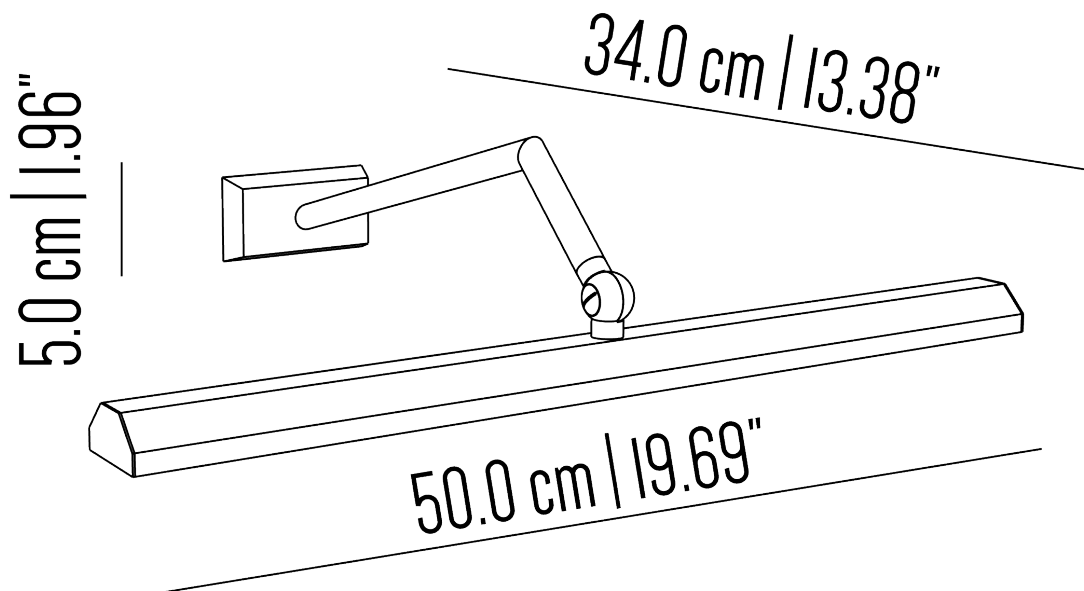

BR_LQ_493xs

Small picture light with brass structure, linear arm and polygonal tube.
Available in different colors and finishes.

Incandescent source: 2 x E14 max 40W

Collection: Timeless

BR_LQ_493s

Small picture light with brass structure, linear arm and poligonal tube.
Available in different colors and finishes.

Incandescent source: 2 x E14 max 40W

Collection: Timeless

BR_LQ_493m

Small picture light with brass structure, linear arm and poligonal tube.
Available in different colors and finishes.

Incandescent source: 2 x E14 max 40W

Collection: Timeless

BR_LQ_4931

Small picture light with brass structure, linear arm and poligonal tube.
Available in different colors and finishes.

Incandescent source: 2 x E14 max 40W

Collection: Timeless