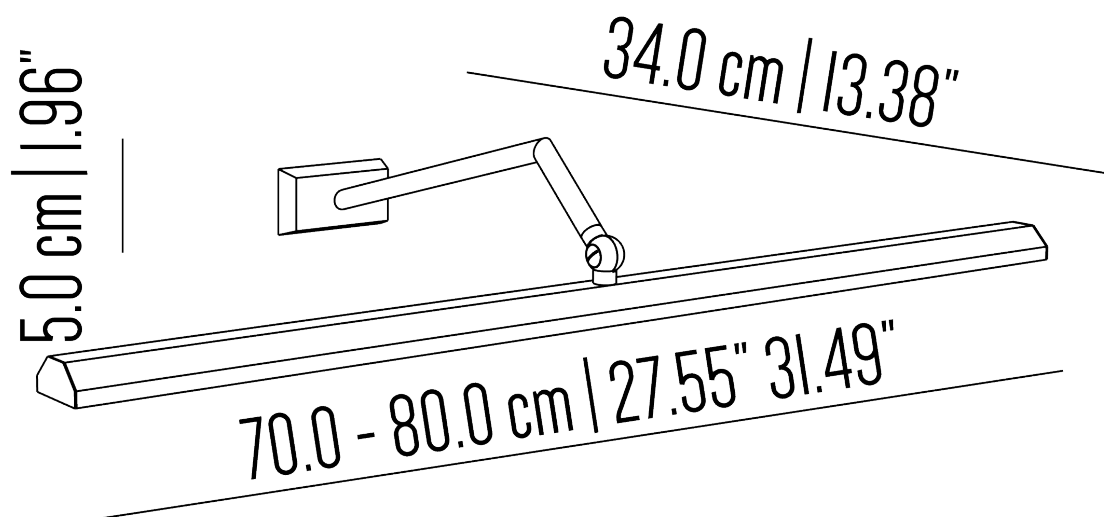

Incandescent source: 2 x E14 max 40W

Collection: Timeless

BR_LQ_493m

Small picture light with brass structure, linear arm and poligonal tube.
Available in different colors and finishes.

Incandescent source: 2 x E14 max 40W

Collection: Timeless

BR_LQ_4931

Small picture light with brass structure, linear arm and poligonal tube.
Available in different colors and finishes.

Incandescent source: 2 x E14 max 40W

Collection: Timeless

BR_LQ_493xl

Small picture light with brass structure, linear arm and polygonal tube.
Available in different colors and finishes.

Incandescent source: 2 x E14 max 40W

Collection: Timeless