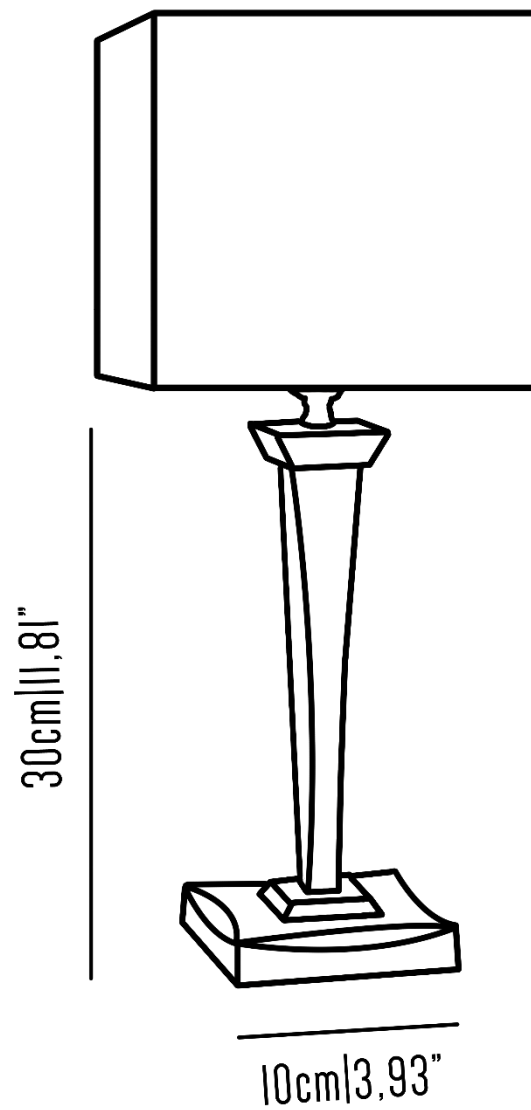

# BR\_LT202s

Small square base table lamp with brass structure and glass elements. Fabric lampshade  
Incandescent source: 1 x E14 max 40 W

Weight: kg

Collection: Timeless

# BR\_LT202m

Medium square base table lamp with brass structure and glass elements. Fabric lampshade

Incandescent source: 1 x E14 max 40 W

Weight: kg

Collection: Timeless