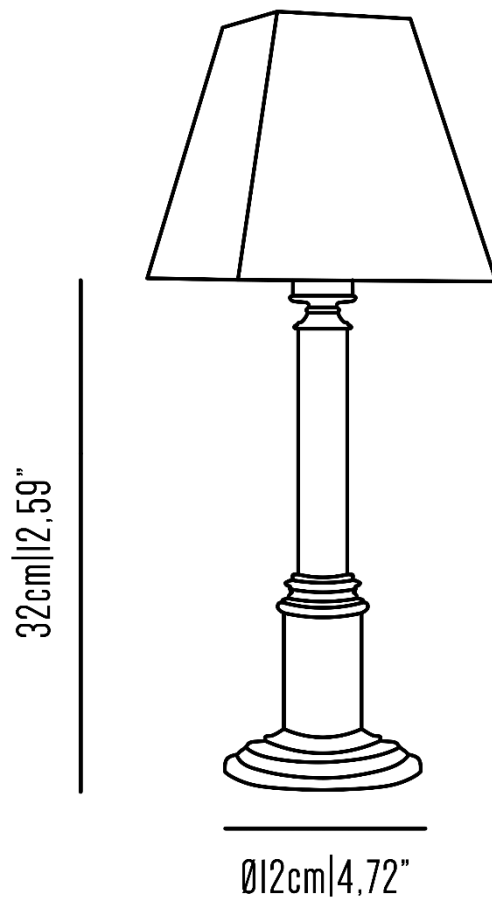

BR_LT208s

Small column table lamp with brass structure and fabric lampshade.

Incandescent source: 1 x E27 max 42 W

Weight: 3 kg.

Collection: Il Bronzetto

BR_LT208m

Medium column table lamp with brass structure and fabric lampshade

Incandescent source: 1 x E27 max 42 W

Weight: 3 kg.

Collection: Il Bronzetto