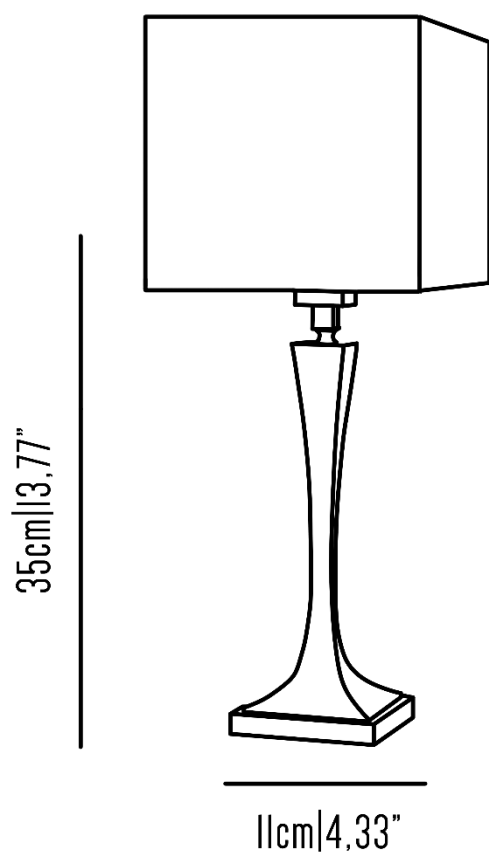

BR_LT212s

Small square base table lamp with brass structure and glass elements.

Fabric lampshade.

Incandescent source: 1 x E27 max 60 W

Weight: 3 kg.

Collection: Timeless

BR_LT212m

Medium square base table lamp with brass structure and glass elements.

Fabric lampshade.

Incandescent source: 1 x E27 max 60 W

Weight: 3 kg.

Collection: Timeless