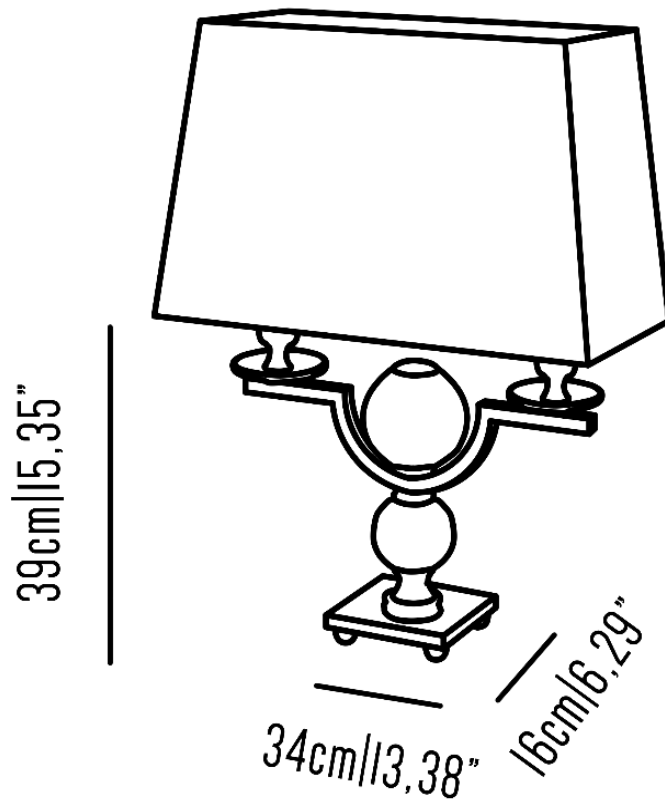

## BR\_LT219s

Small table lamp with brass structure and crystal spheres. Fabric lampshade.

Incandescent source: 2 x E14 max 40 W

Collection: Il Bronzetto

# BR\_LT219m

Medium table lamp with brass structure and crystal spheres. Fabric lampshade.

Incandescent source: 2 x E14 max 40 W

Collection: Il Bronzetto