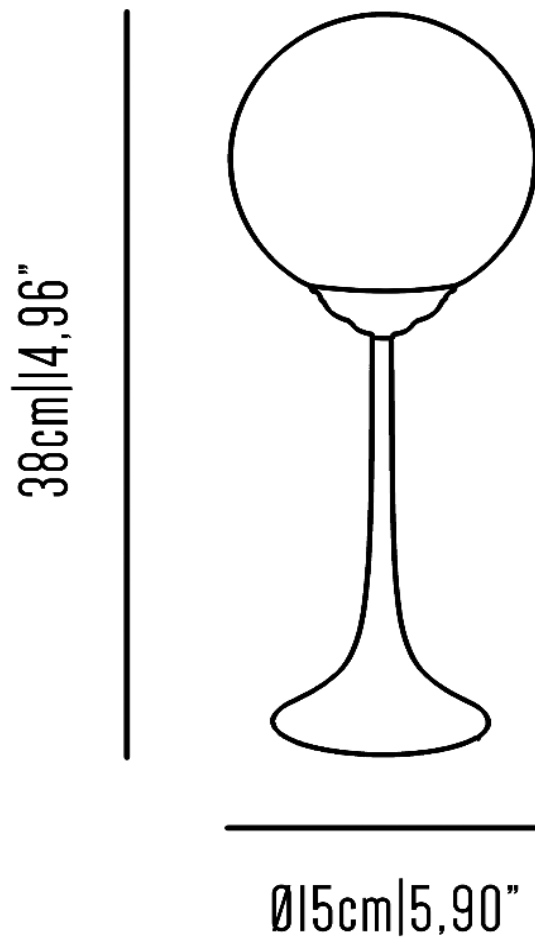

BR_LT258s

Medium table lamp with brass structure and glass sphere

Incandescent source: 1 x E27 max 40 W

Collection: Timeless

BR_LT258m

Medium table lamp with brass structure and glass sphere

Incandescent source: 1 x E27 max 40 W

Collection: Timeless

BR_LT2581

Large table lamp with brass structure and glass sphere

Incandescent source: 1 x E27 max 40 W

Collection: Timeless