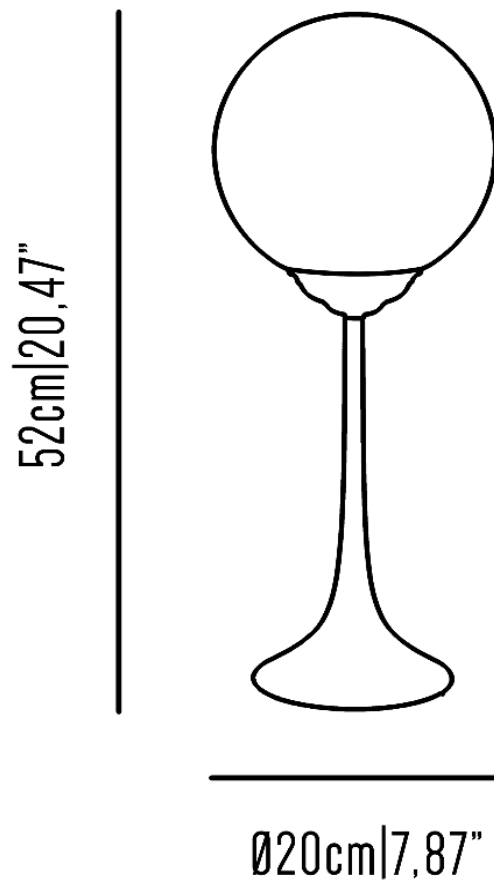

BR_LT258s

Medium table lamp with brass structure and glass sphere

Incandescent source: 1 x E27 max 40 W

Collection: Timeless

BR_LT258m

Medium table lamp with brass structure and glass sphere

Incandescent source: 1 x E27 max 40 W

Collection: Timeless

BR_LT2581

Large table lamp with brass structure and glass sphere

Incandescent source: 1 x E27 max 40 W

Collection: Timeless