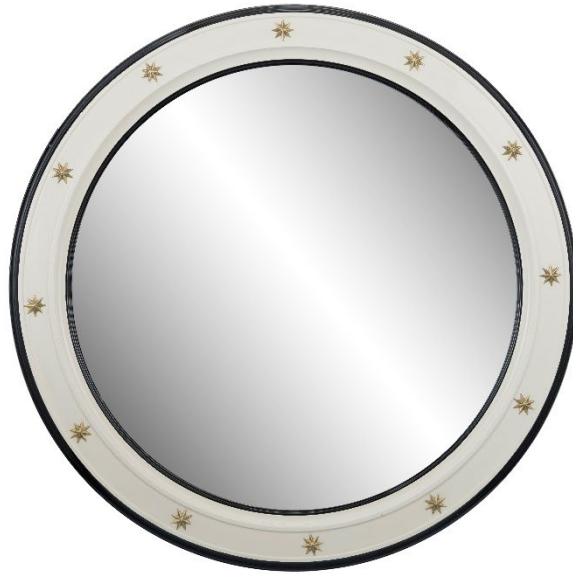

BR_M571

Wood mirror with brass decorations
Collection: Novecento

100 cm | 39,37"