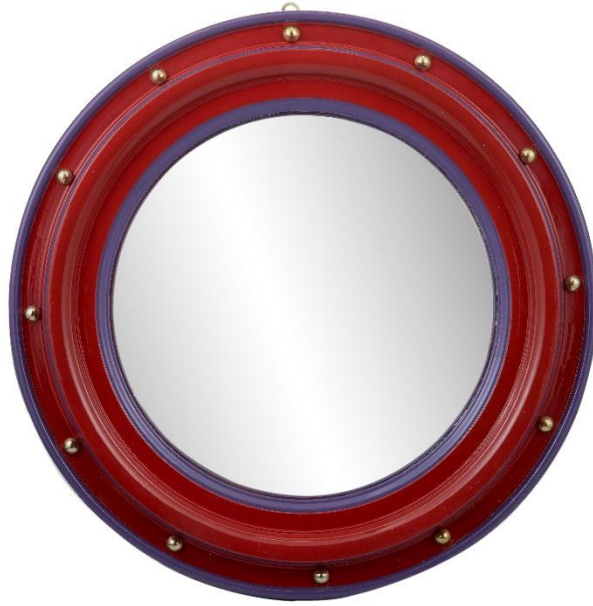

BR_M57m

Wood mirror with brass decorations
Collection: Fauna

54 cm | 21,25"