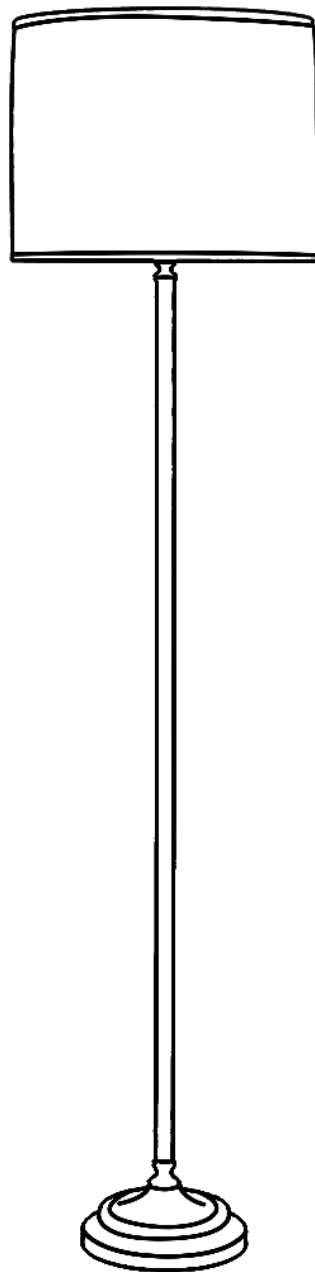

# BR\_P404

Floor lamp with brass structure and fabric lampshade

Collection: Timeless

148 cm | 58.26"

24 cm | 9.44"