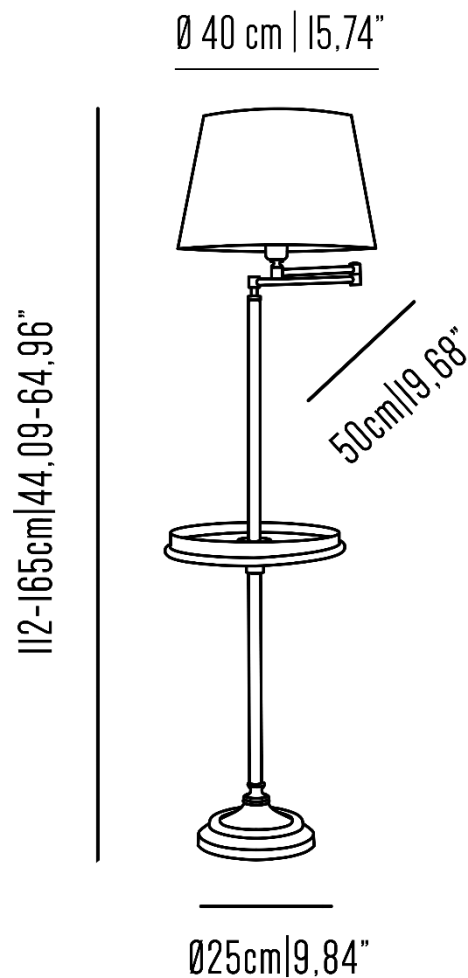

BR_P418

Adjustable floor lamp with brass structure, wood table top and jointed arms. Fabric lampshade.

Incandescent source: 1 x E27 max 42 W

Weight: 12 kg.

Collection: Timeless

BR_P418 lampshade

Classic pleated lampshade in ivory color.