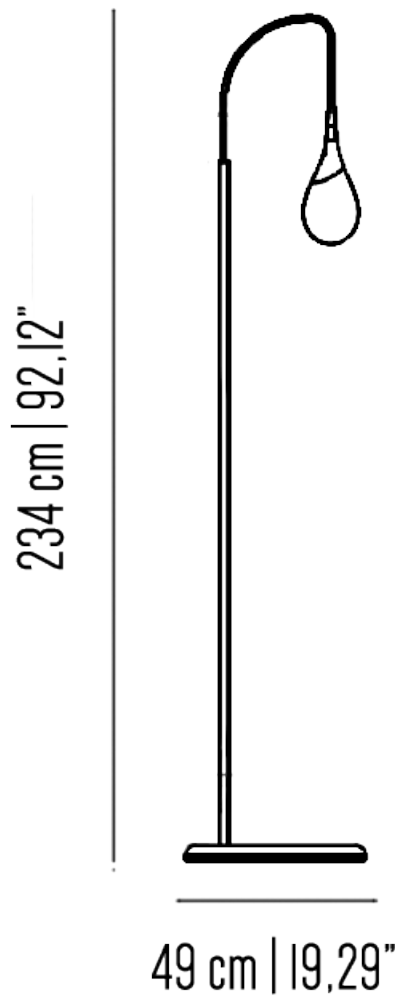

BR_P5100

Drop-shaped floor lamp with brass structure and embossed texture

Incandescent source: 1 x G9 LED max 4 W

Collection: Brass Brothers Eclectic

BR_P5101

Drop-shaped floor lamp with brass structure and hammered texture.

Incandescent source: 1 x G9 LED max 4 W

Collection: Brass Brothers Eclectic

BR_P5102

Drop-shaped floor lamp with brass structure and smooth texture.

Incandescent source: 1 x G9 LED max 4 W

Collection: Brass Brothers Eclectic