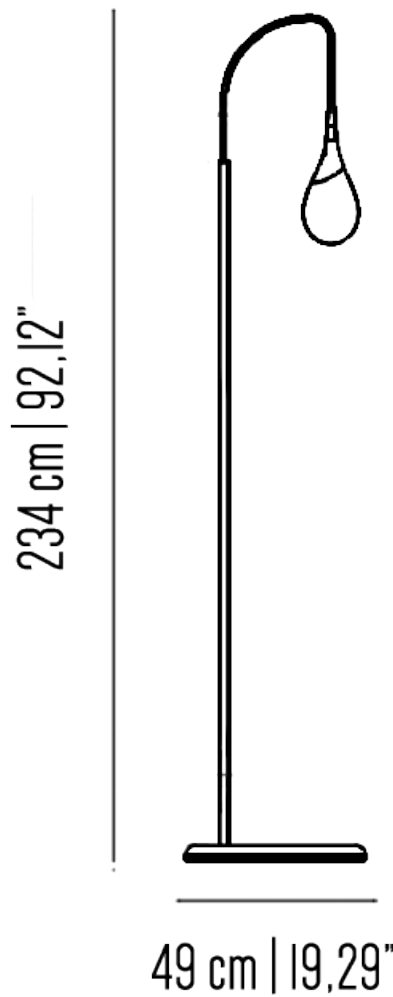

BR_P5100

Drop-shaped floor lamp with brass structure and embossed texture

Incandescent source: 1 x G9 LED max 4 W

Collection: Brass Brothers Eclectic

BR_P5101

Drop-shaped floor lamp with brass structure and hammered texture.

Incandescent source: 1 x G9 LED max 4 W

Collection: Brass Brothers Eclectic

BR_P5102

Drop-shaped floor lamp with brass structure and smooth texture.

Incandescent source: 1 x G9 LED max 4 W

Collection: Brass Brothers Eclectic