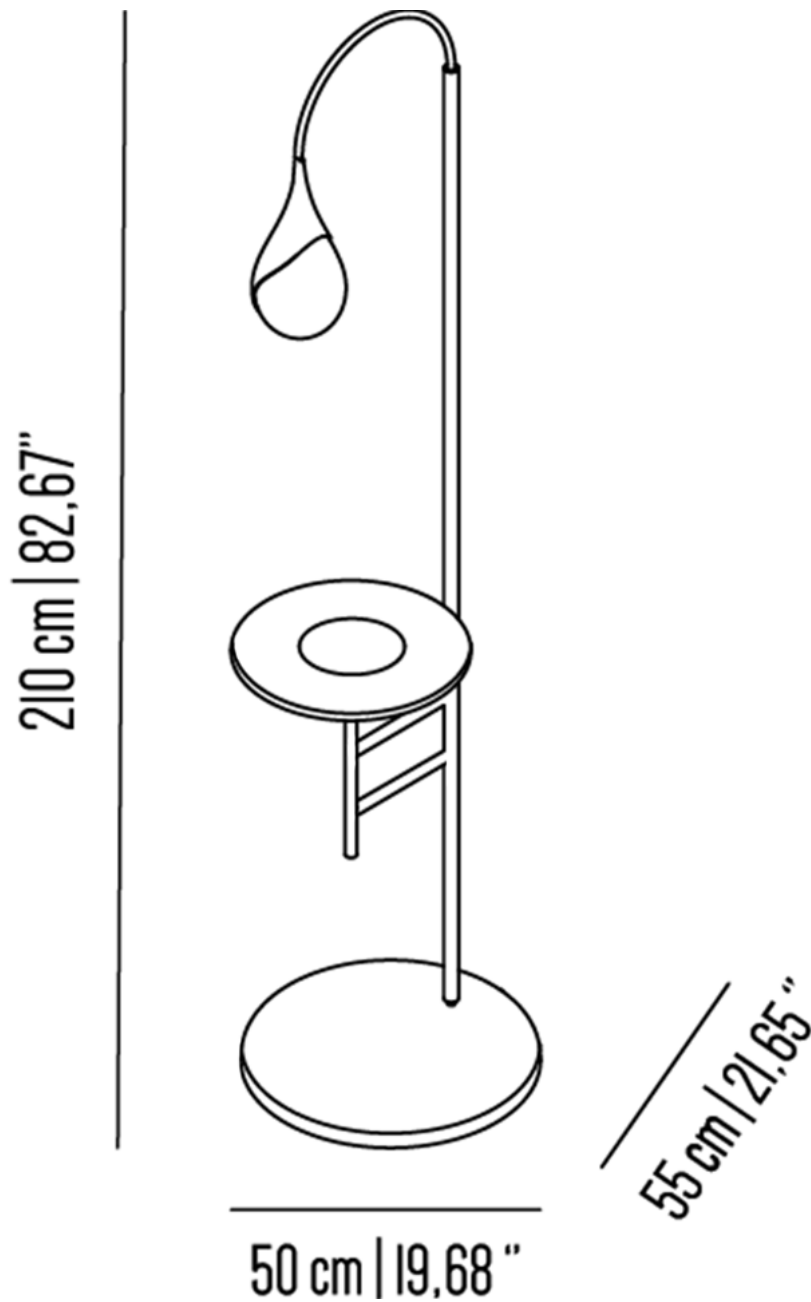

# BR\_P5103

Drop-shaped floor lamp with brass structure, embossed texture and table.

Incandescent source: 1 x G9 LED max 4 W

Collection: Brass Brothers Eclectic

# BR\_P5104

Drop-shaped floor lamp with brass structure, hammered texture and table.

Incandescent source: 1 x G9 LED max 4 W

Collection: Brass Brothers Eclectic

# BR\_P5105

Drop-shaped floor lamp with brass structure, smooth texture and table.

Incandescent source: 1 x G9 LED max 4 W

Collection: Brass Brothers Eclectic