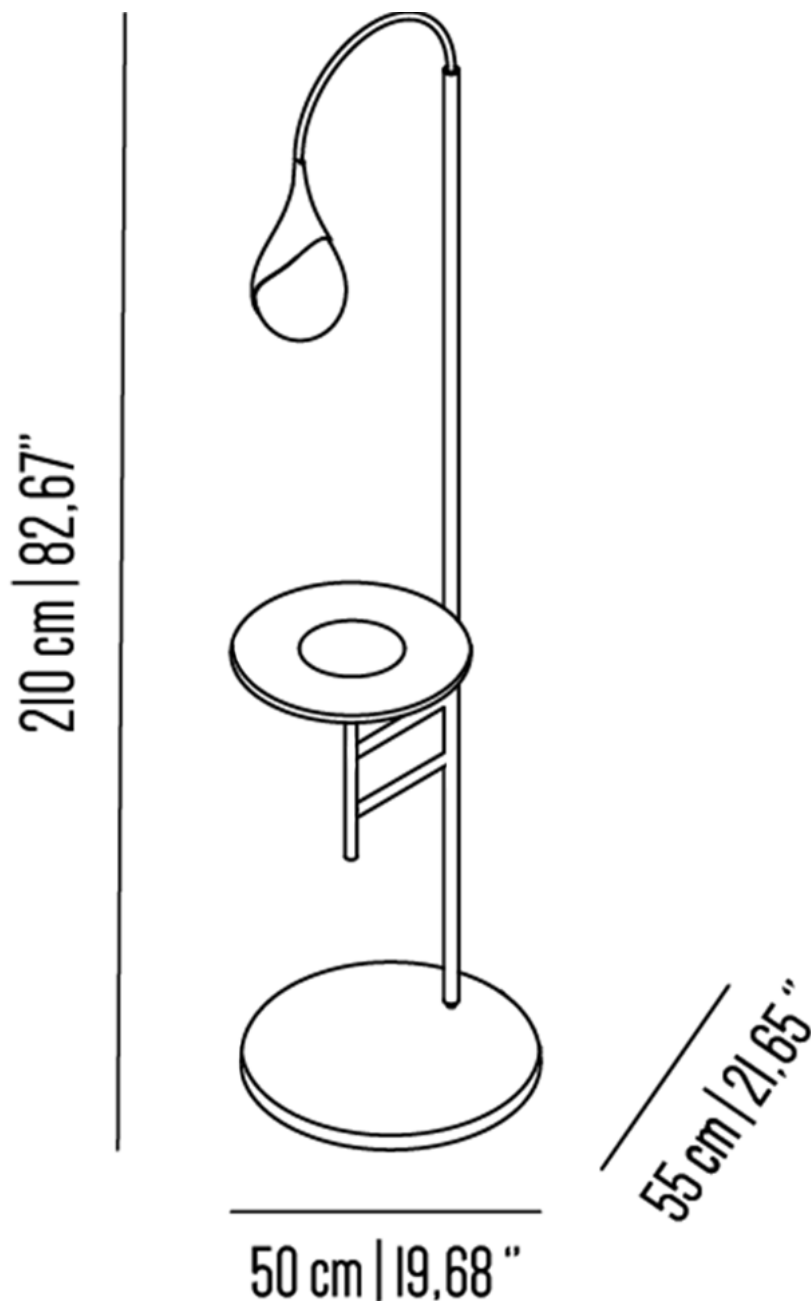

# BR\_P5103

Drop-shaped floor lamp with brass structure, embossed texture and table.

Incandescent source: 1 x G9 LED max 4 W

Collection: Brass Brothers Eclectic

# BR\_P5104

Drop-shaped floor lamp with brass structure, hammered texture and table.

Incandescent source: 1 x G9 LED max 4 W

Collection: Brass Brothers Eclectic

# BR\_P5105

Drop-shaped floor lamp with brass structure, smooth texture and table.

Incandescent source: 1 x G9 LED max 4 W

Collection: Brass Brothers Eclectic