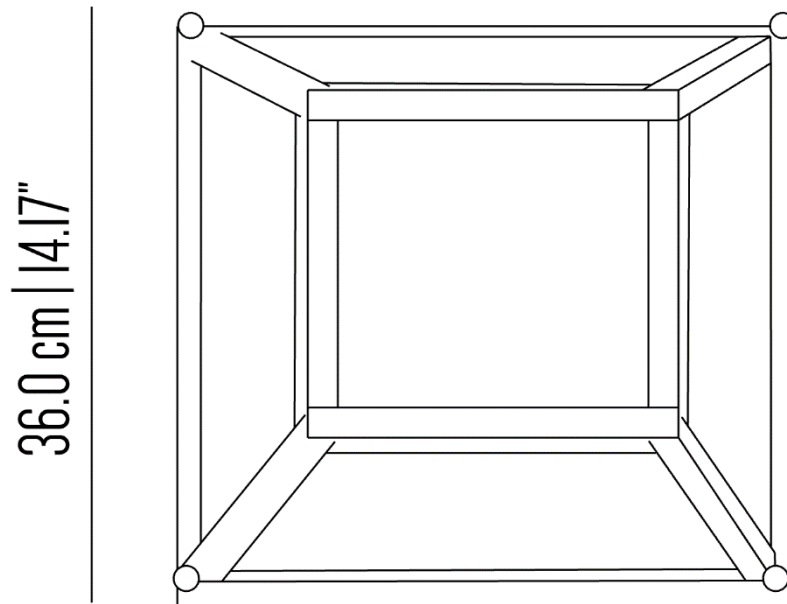

BR_PL162s

Medium square ceiling light with brass structure and glass

Incandescent source: 2 x R7S Max. 60W

Weight: 3,5 kg

Collection: Timeless

31 cm | 12.20"

31 cm | 12.20"

BR_PL162m

Medium square ceiling light with brass structure and glass

Incandescent source: 2 x R7S Max. 60W

Weight: 4,5 kg

Collection: Timeless

36.0 cm | 14.17"

BR_PL162I

Large square ceiling light with brass structure and glass

Incandescent source: 3 x R7S Max. 60W

Weight: 5 kg

Collection: Timeless

40.0 cm | 15.75"

40.0 cm | 15.75"