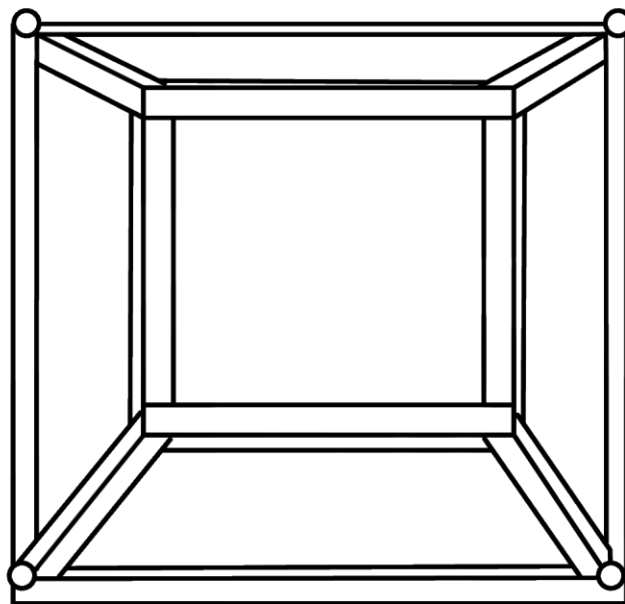

BR_PL162s

Medium square ceiling light with brass structure and glass

Incandescent source: 2 x R7S Max. 60W

Weight: 3,5 kg

Collection: Timeless

31 cm | 12.20"

31 cm | 12.20"

BR_PL162m

Medium square ceiling light with brass structure and glass

Incandescent source: 2 x R7S Max. 60W

Weight: 4,5 kg

Collection: Timeless

36.0 cm | 14.17"

BR_PL162I

Large square ceiling light with brass structure and glass

Incandescent source: 3 x R7S Max. 60W

Weight: 5 kg

Collection: Timeless

40.0 cm | 15.75"

40.0 cm | 15.75"