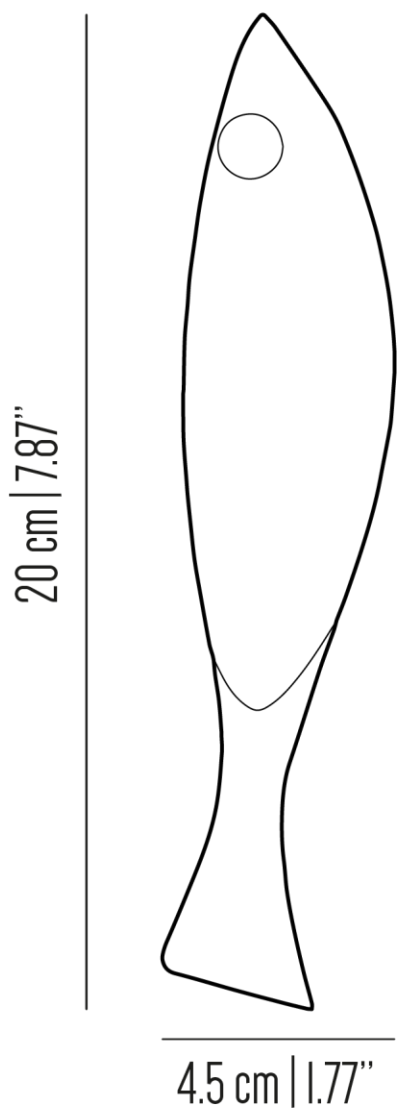

BR POM 138

*Knob Ocean line.
Available in different colors and finishes.*

Collection: Accessori

1.5 cm | 0.59"

A diagonal dimension line indicating a width of 1.5 cm (0.59 inches) for the knob's base.