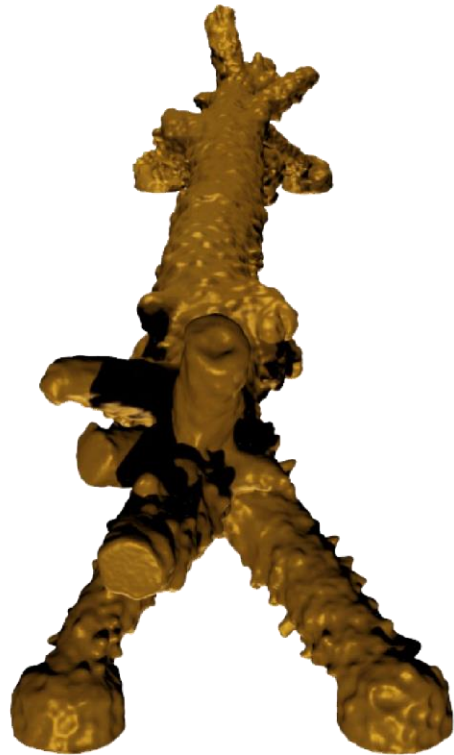

BR POM 142

*Knob Ocean line.
Available in different colors and finishes.*

Collection: Accessori

24 cm | 9.44"

5 cm | 1.96"

4.5 cm | 1.77"