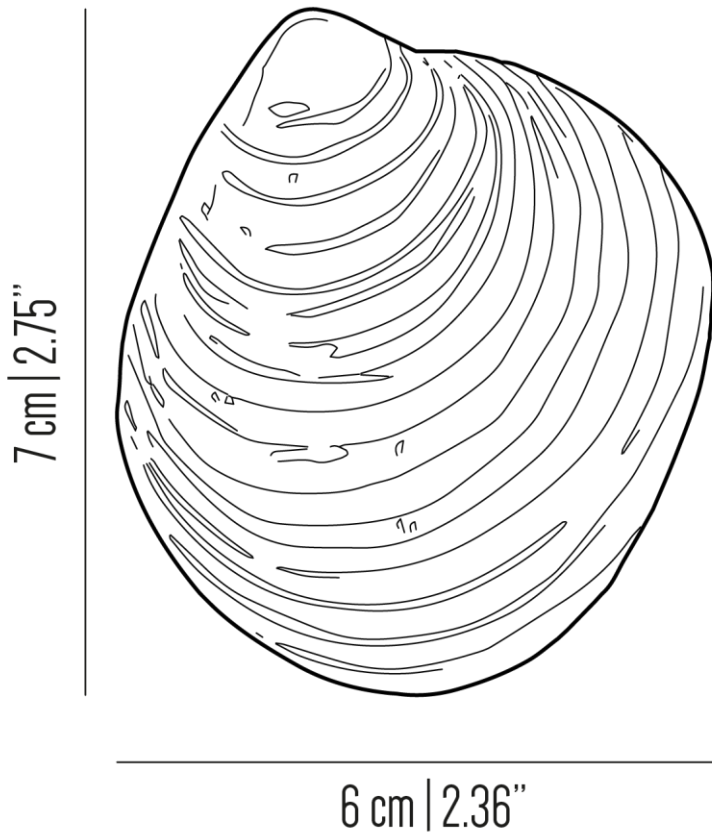

# BR POM 144

*Knob Ocean line.  
Available in different colors and finishes.*

*Collection: Accessori*

6.5 cm | 2.55\"