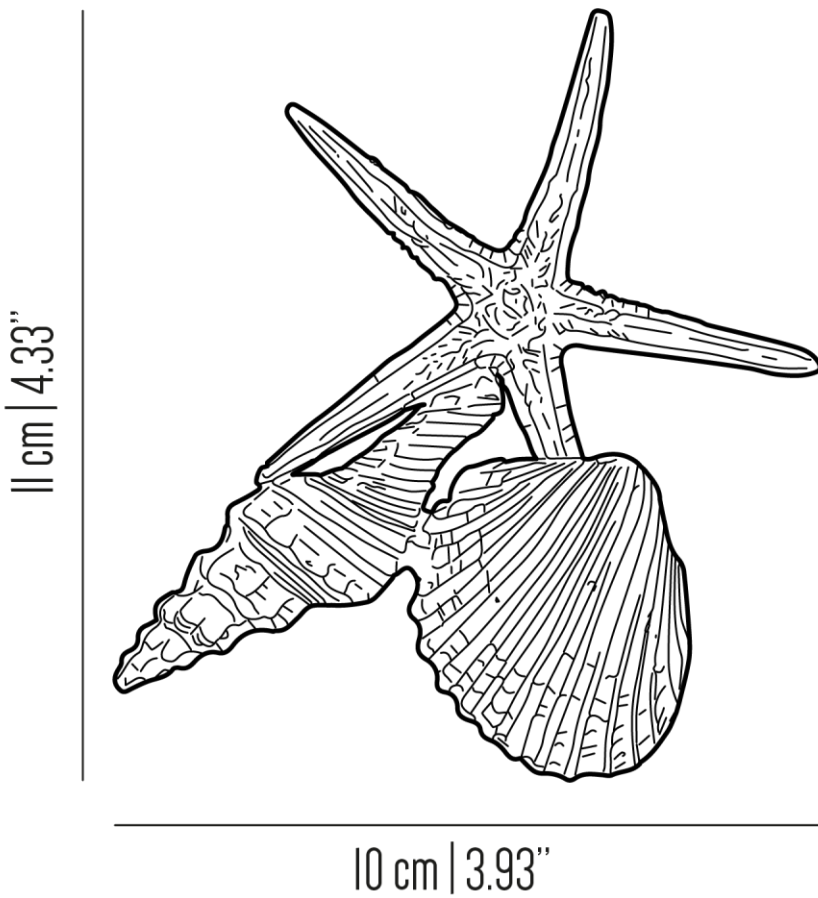

BR POM 151

*Knob Ocean line.
Available in different colors and finishes.*

Collection: Accessori

3.5 cm | 1.37"