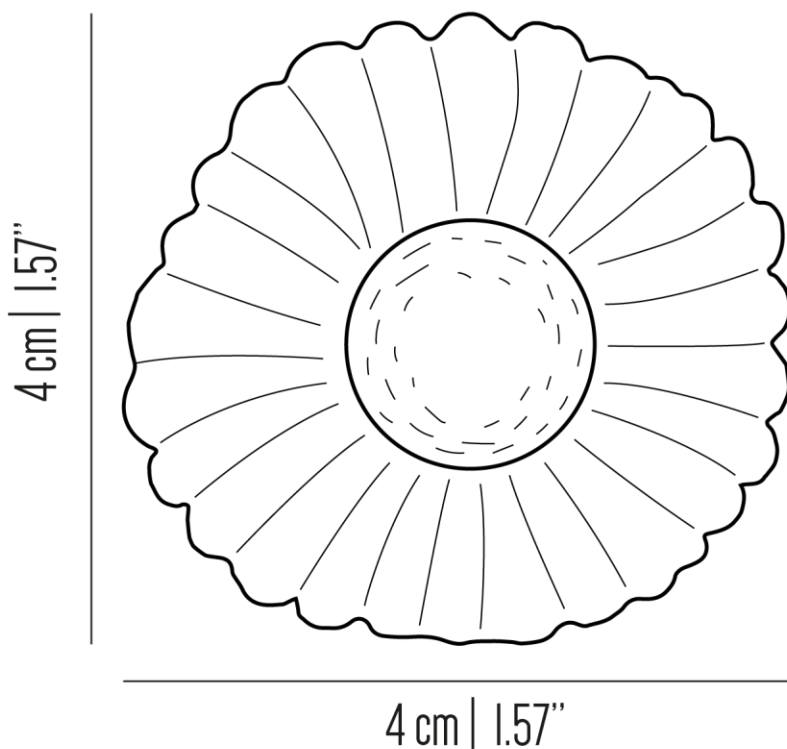

# BR POM 405

*Knob Flora line.  
Available in different colors and finishes.*

*Collection: Accessori*

2.5 cm | 0.98"