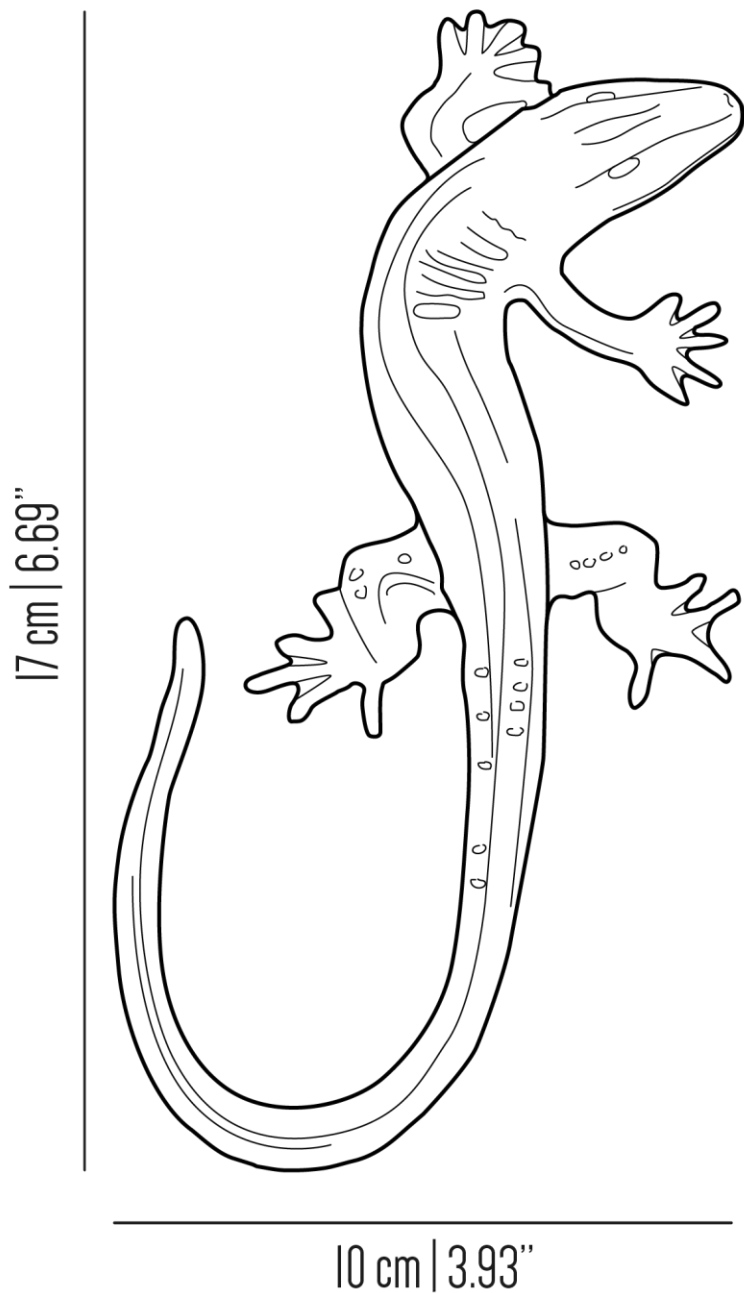

# BR POM 508

*Knob Fauna line.  
Available in different colors and finishes.*

*Collection: Accessori*

4.5 cm | 1.77\"