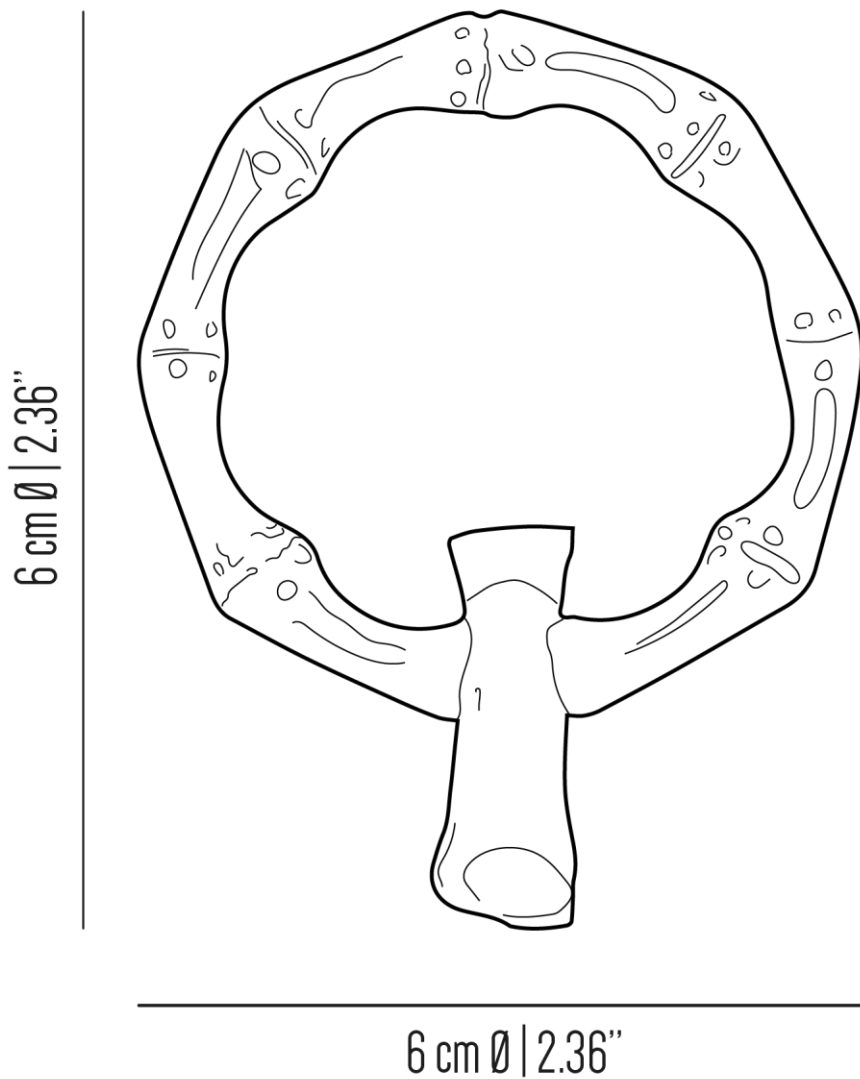

# BR POM 823

*Knob Bamboo line.  
Available in different colors and finishes.*

*Collection: Accessori*

3.5 cm | 1.37"