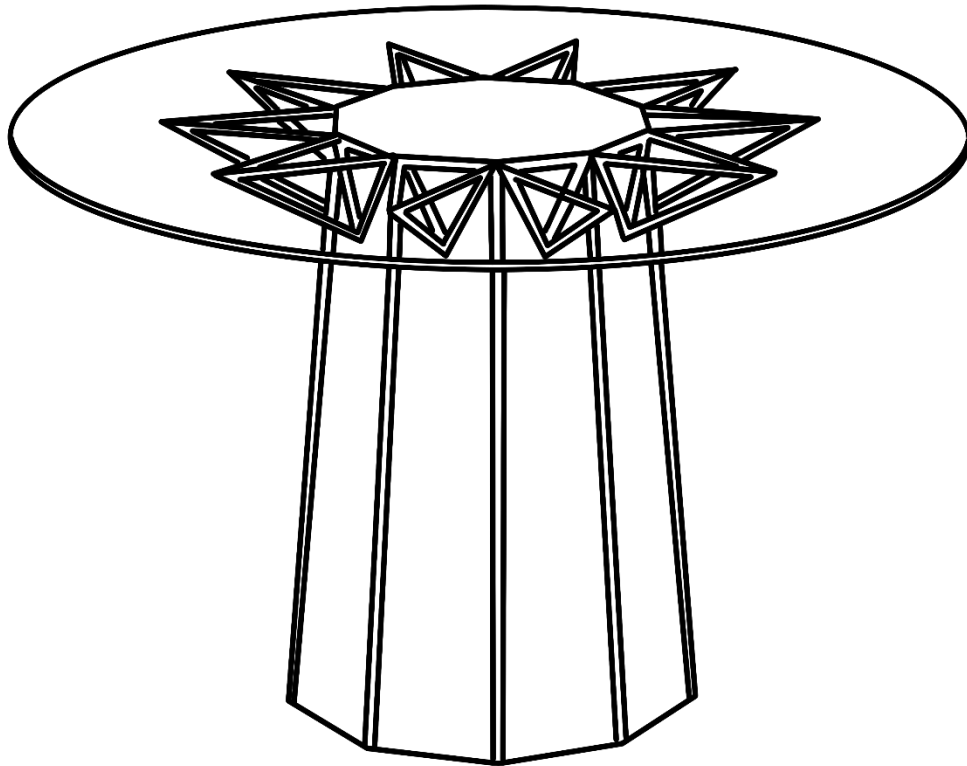

BR_T07

Circus table with brass structure and glass table top.

Collection: Brass Brothers & Co.

120 cm | 47,24"

75 cm | 29,52"