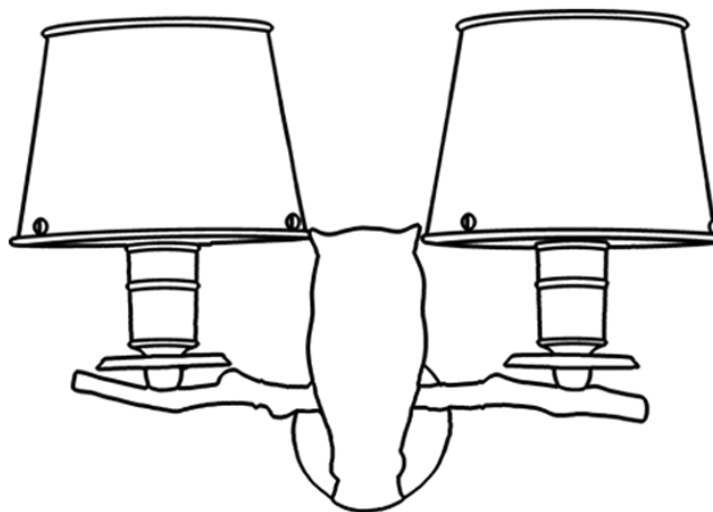

EC_BESo2a

Owl wall light with casting brass structure and brass lamp shades.

Incandescent source: 2 x E14 Max. 40W

Weight: 3 kg

Collection: Brass Brothers Eclectic

35 cm | 13,78"

25 cm | 9,84"

11 cm | 4,33"