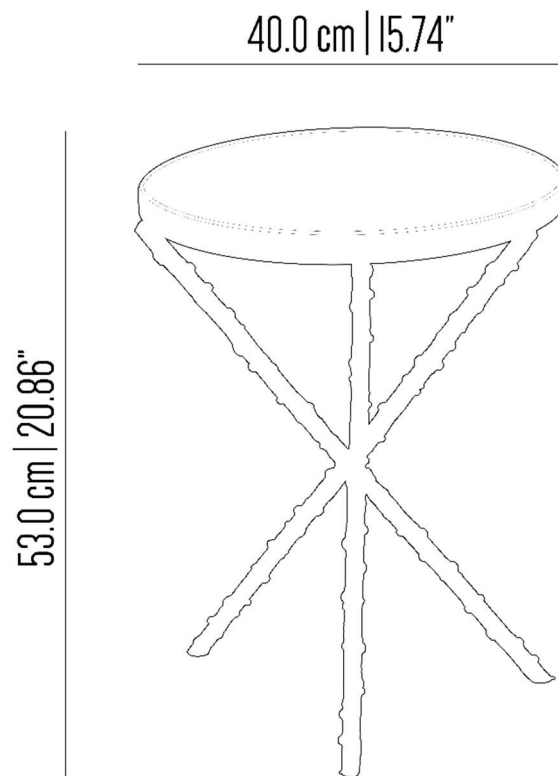

EC_ROS01xs_t

Extra small rosehip side table with casting brass structure and glass table top.

Weight: 10 kg.

Collection: Brass Brothers Eclectic

EC_ROS01s_t

Small rosehip side table with casting brass structure and glass table top.

Weight: 15 kg

Collection: Brass Brothers Eclectic

EC_ROS01m_t

Medium rosehip side table with casting brass structure and glass table top.

Weight: 20 kg

Collection: Brass Brothers Eclectic

60 cm | 23,62"

60 cm | 23,62"

EC_ROS011_t

Large rosehip side table with casting brass structure and glass table top.

Weight: 25 kg

Collection: Brass Brothers Eclectic

70 cm | 27,55"

60 cm | 23,62"