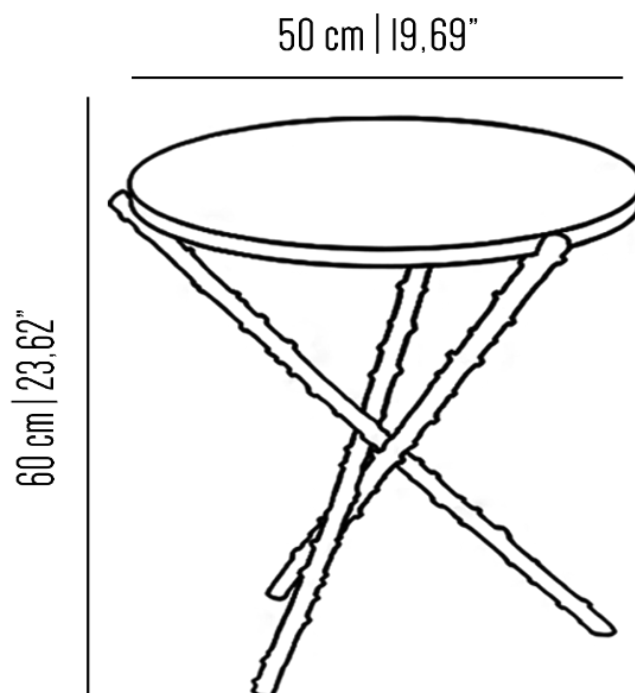

EC_ROS01xs_t

Extra small rosehip side table with casting brass structure and glass table top.

Weight: 10 kg.

Collection: Brass Brothers Eclectic

EC_ROS01s_t

Small rosehip side table with casting brass structure and glass table top.

Weight: 15 kg

Collection: Brass Brothers Eclectic

EC_ROS01m_t

Medium rosehip side table with casting brass structure and glass table top.

Weight: 20 kg

Collection: Brass Brothers Eclectic

60 cm | 23,62"

60 cm | 23,62"

EC_ROS011_t

Large rosehip side table with casting brass structure and glass table top.

Weight: 25 kg

Collection: Brass Brothers Eclectic

70 cm | 27,55"

60 cm | 23,62"