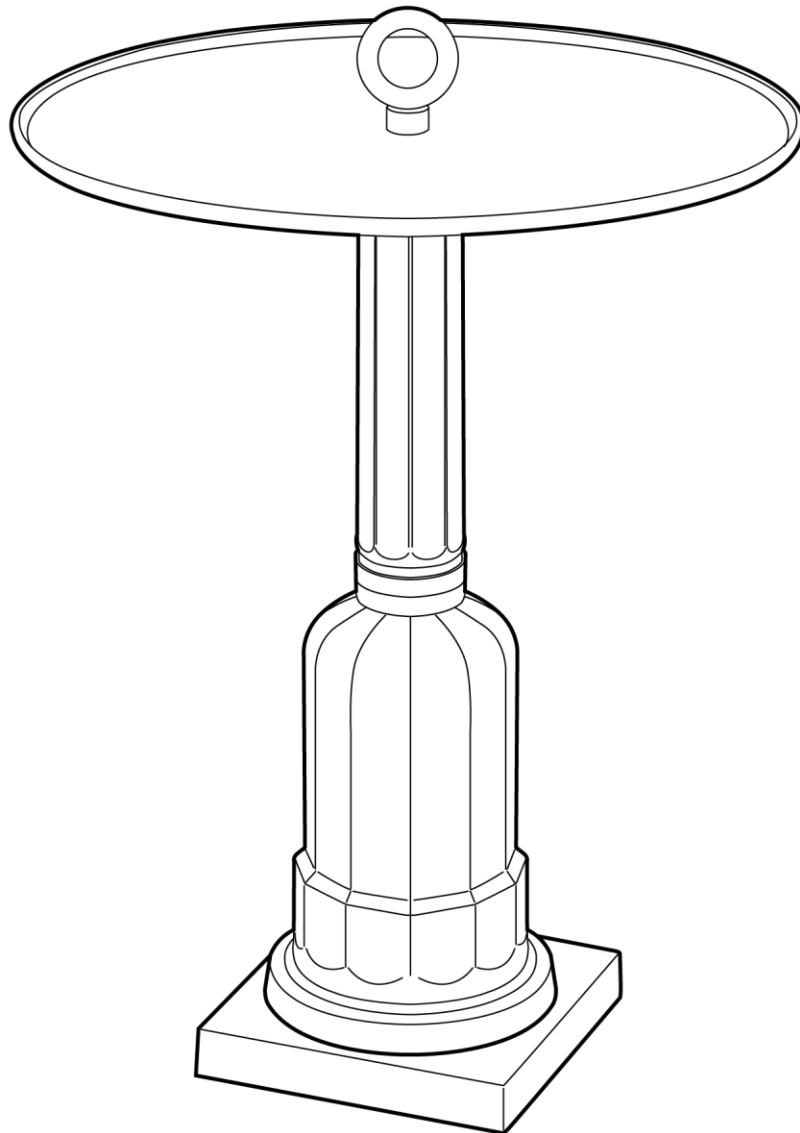

Jacaranda Table S

Small size table made in brass structure and curved glass, available in various colors.

Weight: 9.5kg

Collection: Bronzetto Timeless_ Jacaranda Line

18 cm | 7.08"

50.5 cm | 19.88"

Jacaranda Table M

Medium size table made in brass structure and curved glass, available in various colors.

Weight: 8.5kg

Collection: Bronzetto Timeless_ Jacaranda Line

15.5 cm | 6.10"

58 cm | 22.83"