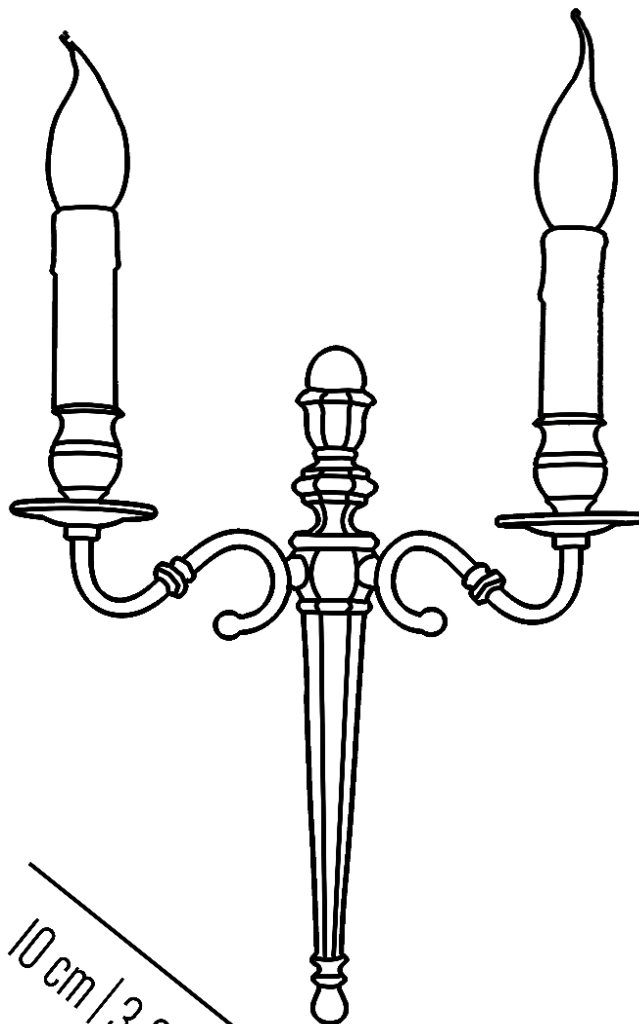

# LF\_A523

Classic wall light with brass structure

Incandescent source: 2 x E14 max 40 W

Weight: 2 kg

Collection: Luxury Foundry

26 cm | 10,23"

37 cm | 14,56"

10 cm | 3,93"